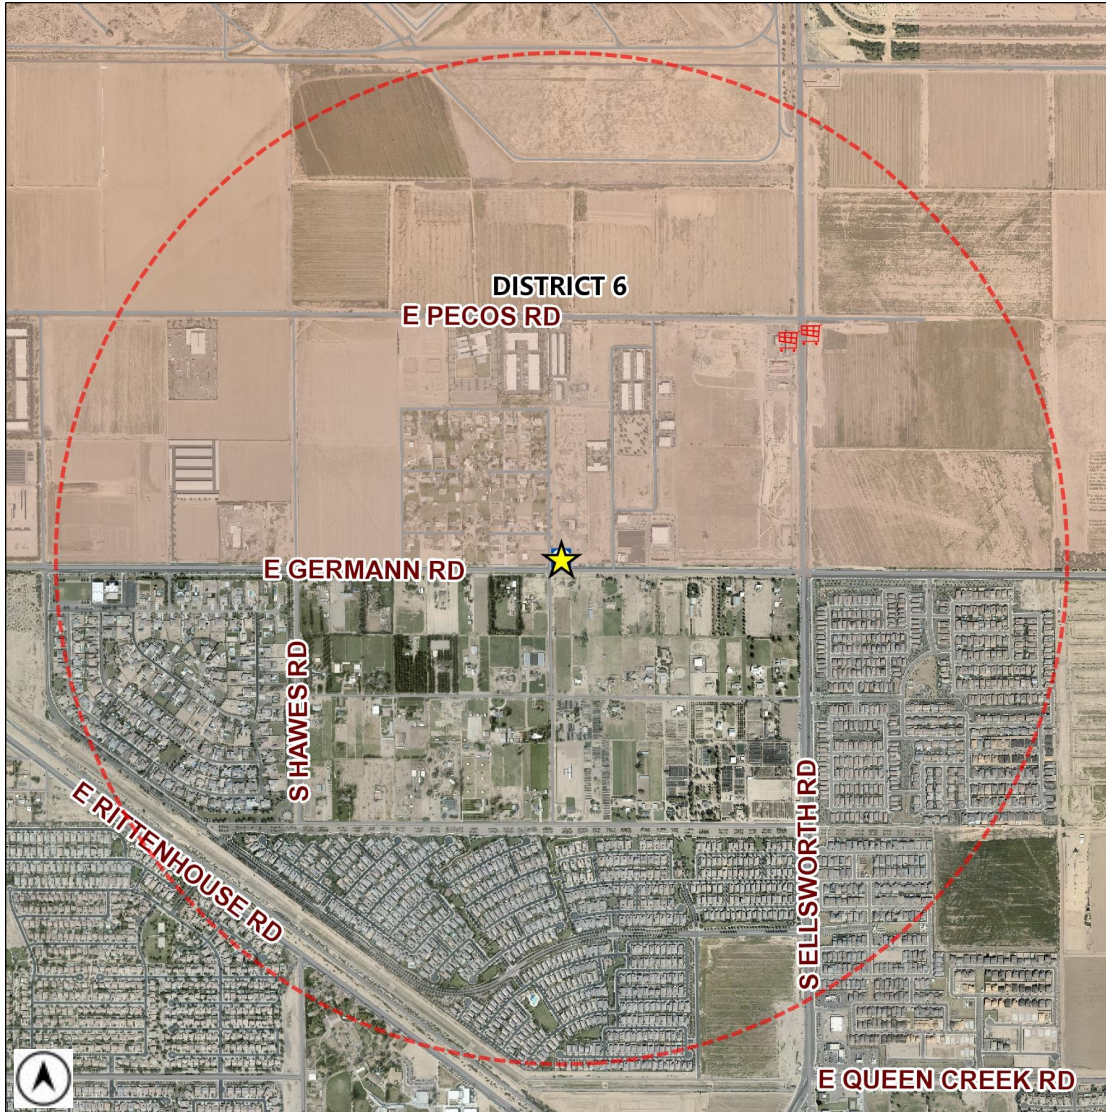

Liquor License Map

City of Mesa Tax & Licensing

Requesting Approval: ★ **BACI ITALIAN BISTRO**
8830 E GERMANN RD 182
 License Type: **RESTAURANT (PEND)**
 License Number: **LICA23-08047**

Estimated Population (1 Mile): **2227**
 Source: MAG ACS 2013-2017 5 year data