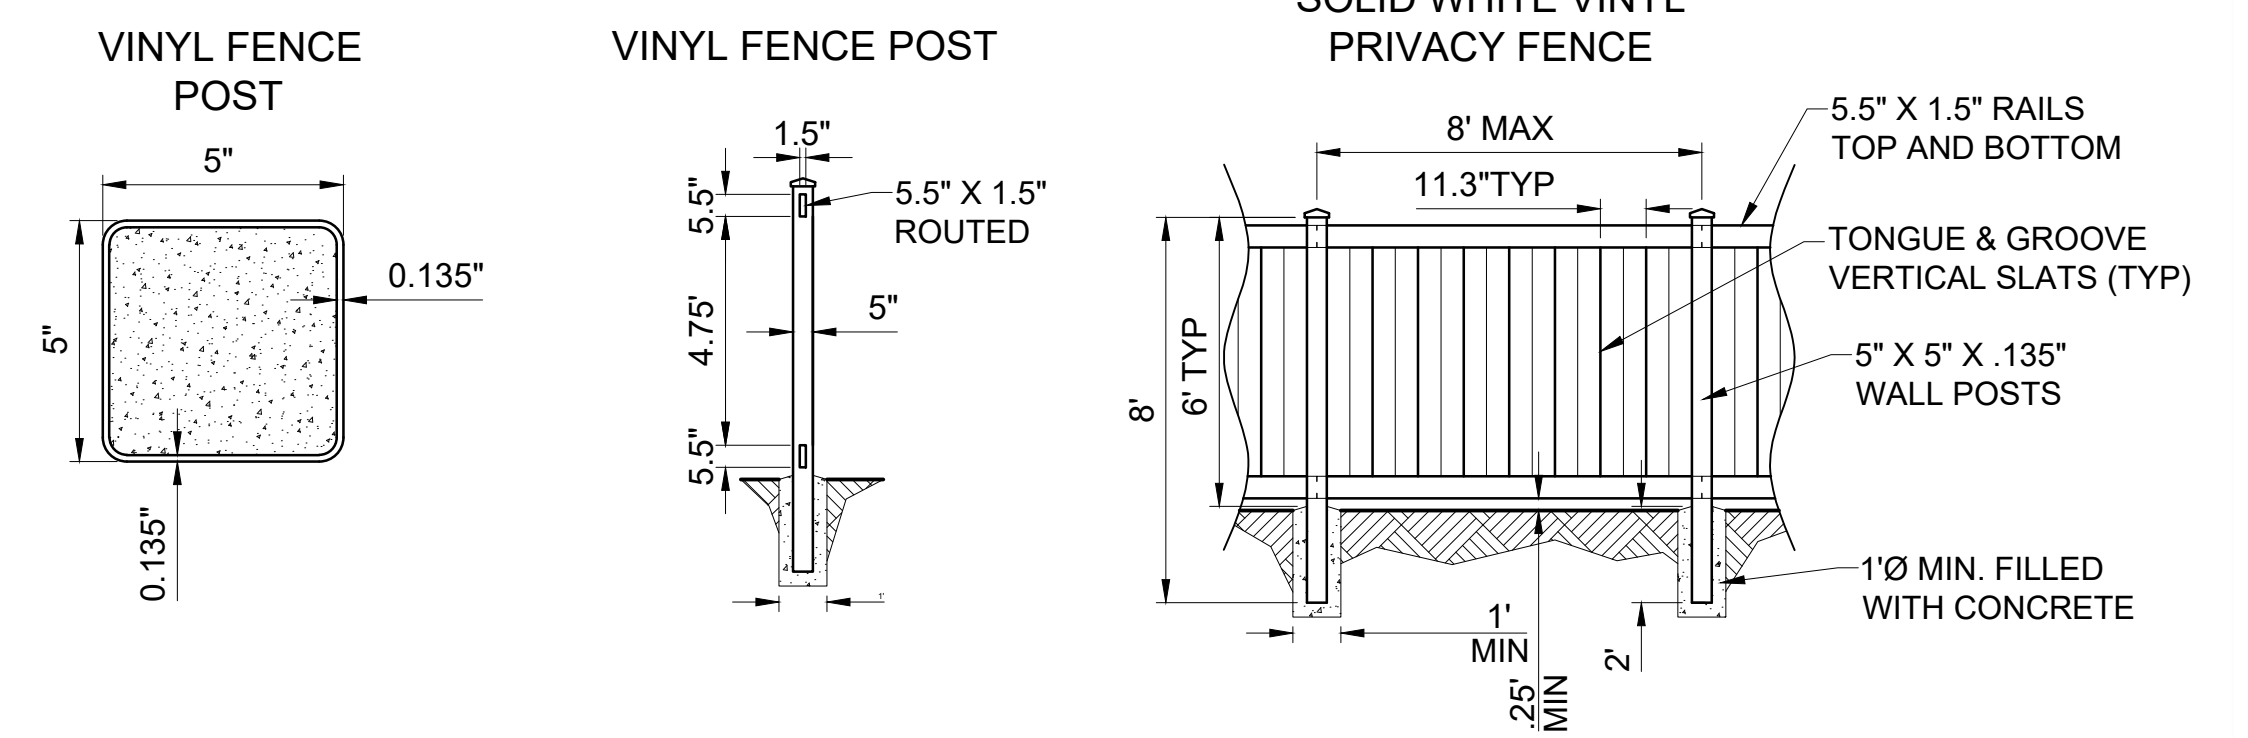

5 VINYL FENCE
SCALE: NTS