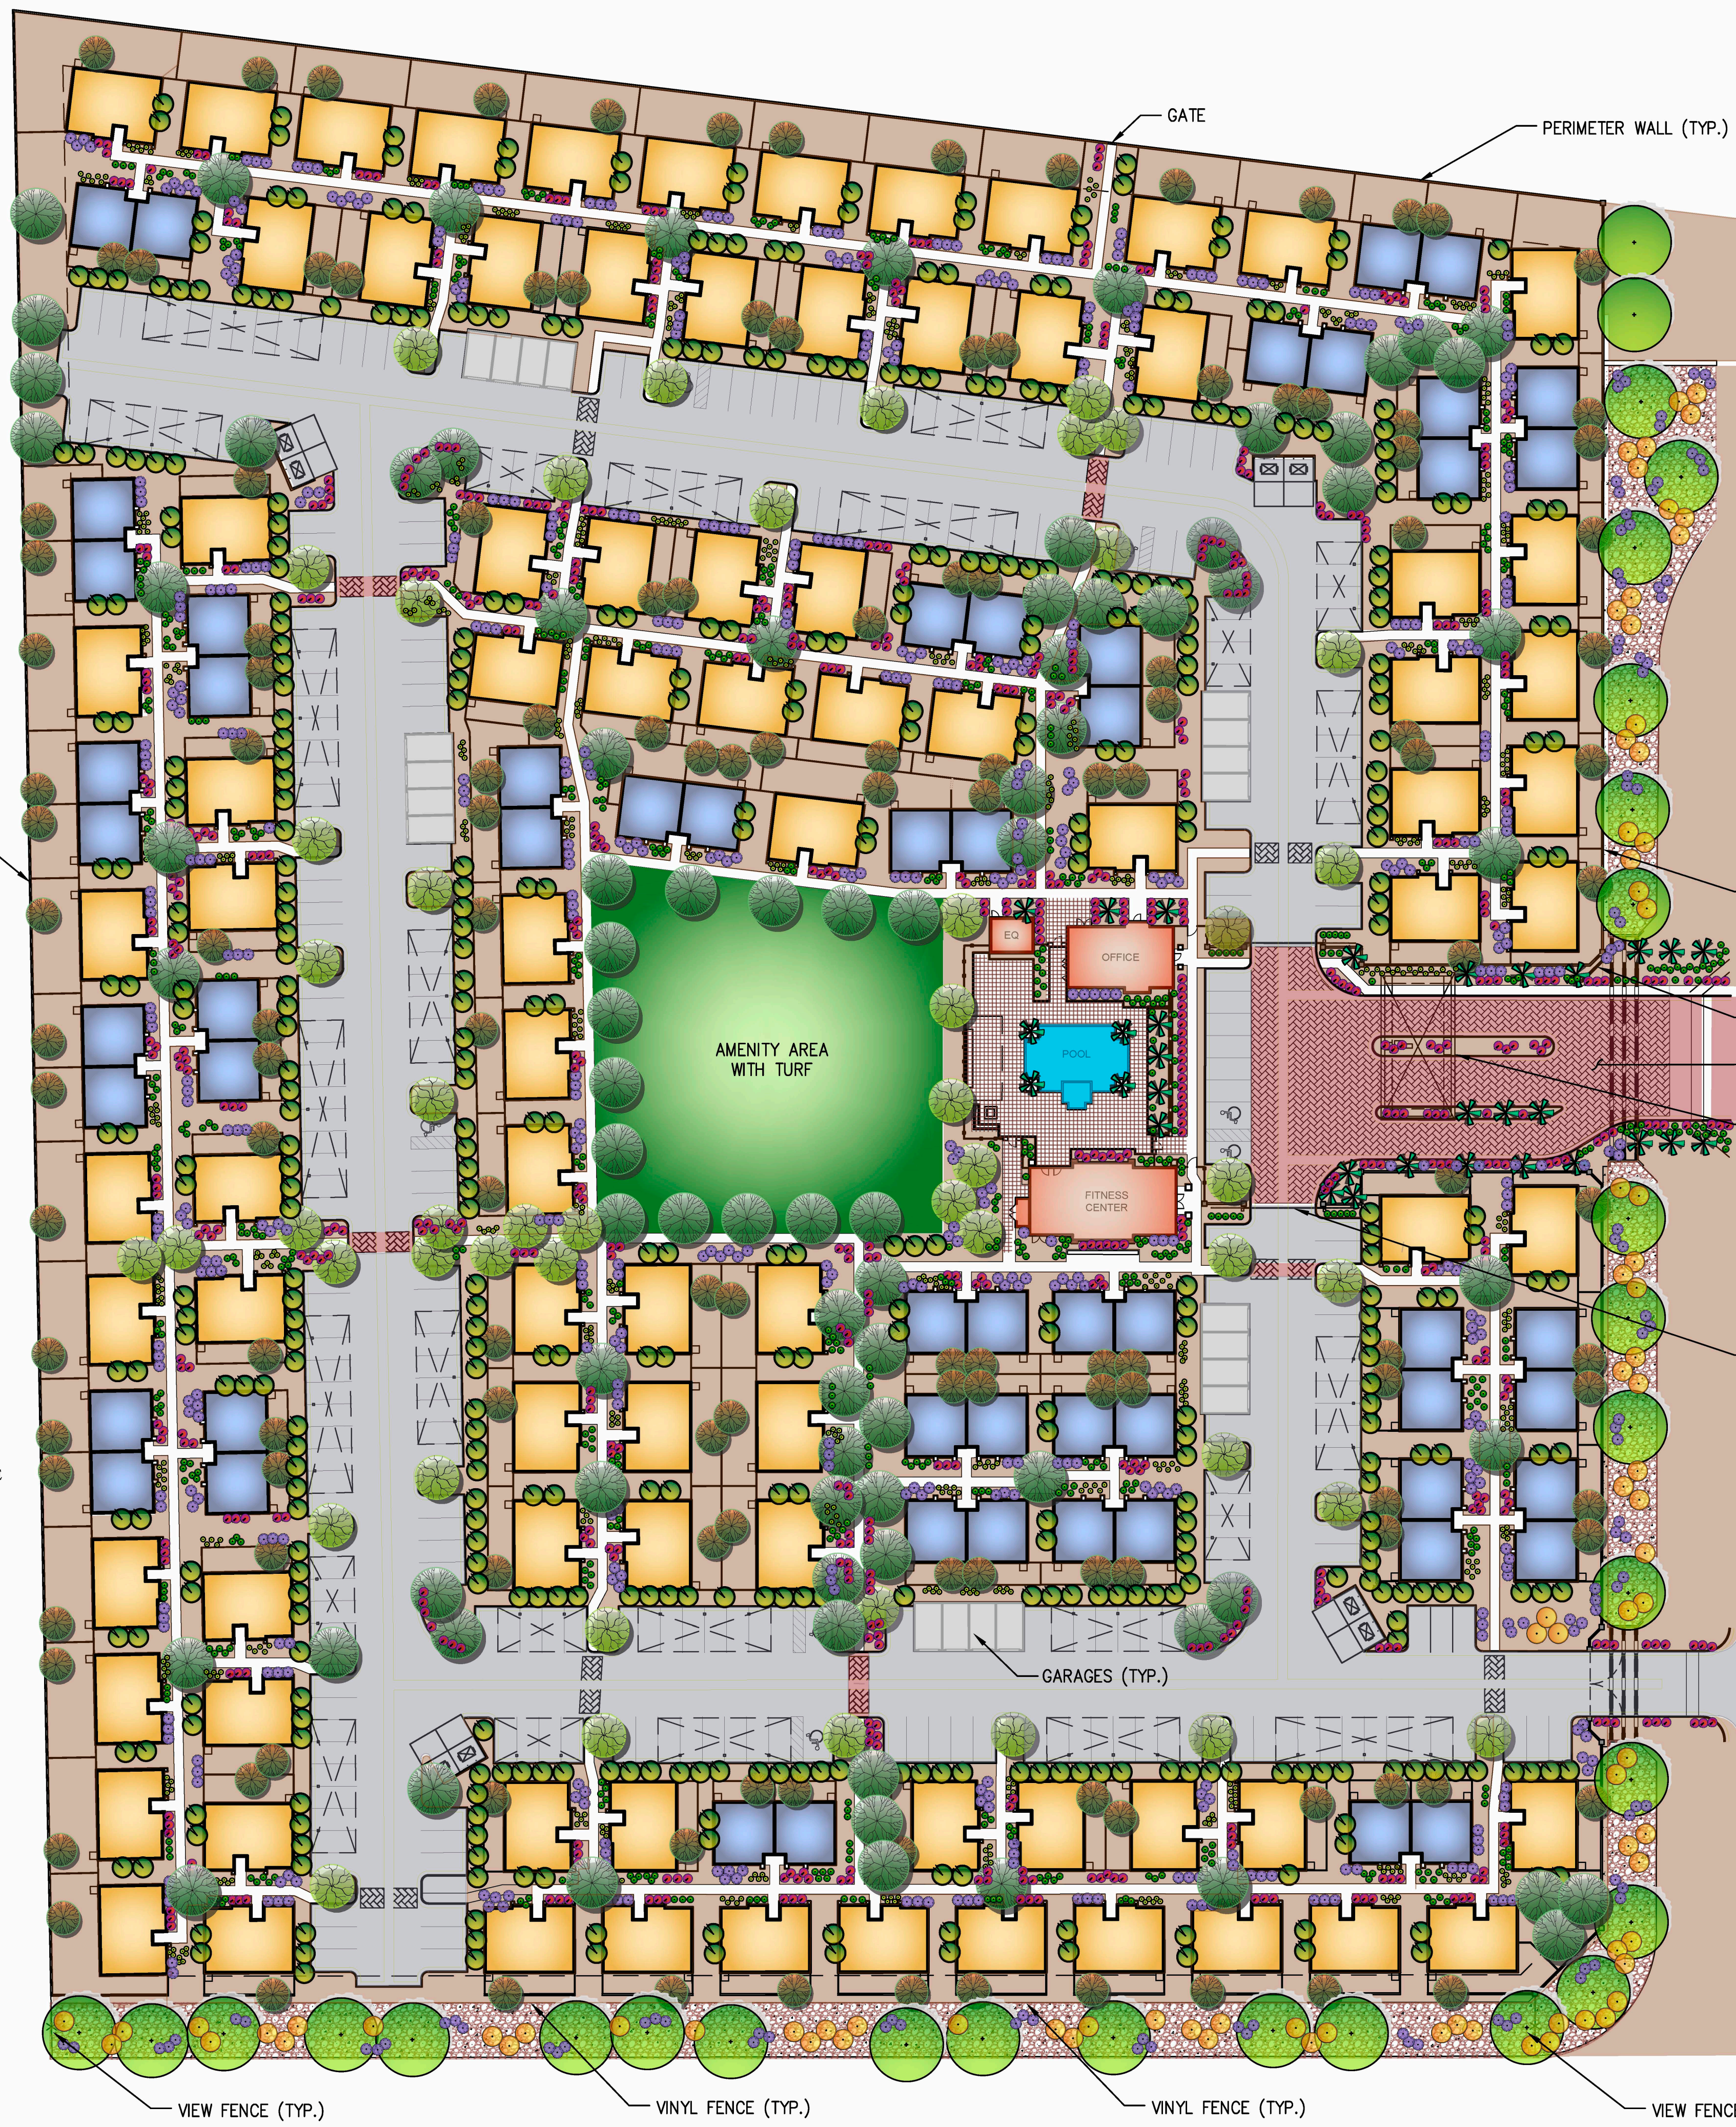

NOTE: All plantings to be irrigated by an automated underground irrigation system.

- HANDICAP PARKING
- ONE BEDROOM
- TWO BEDROOM

WestLand Resources
2020 N. Central Avenue
Suite 695
Phoenix, Arizona 85004
(602) 888-7000

CHRISTOPHER TODD COMMUNITIES ON ELLSWORTH PRELIMINARY LANDSCAPE PLAN