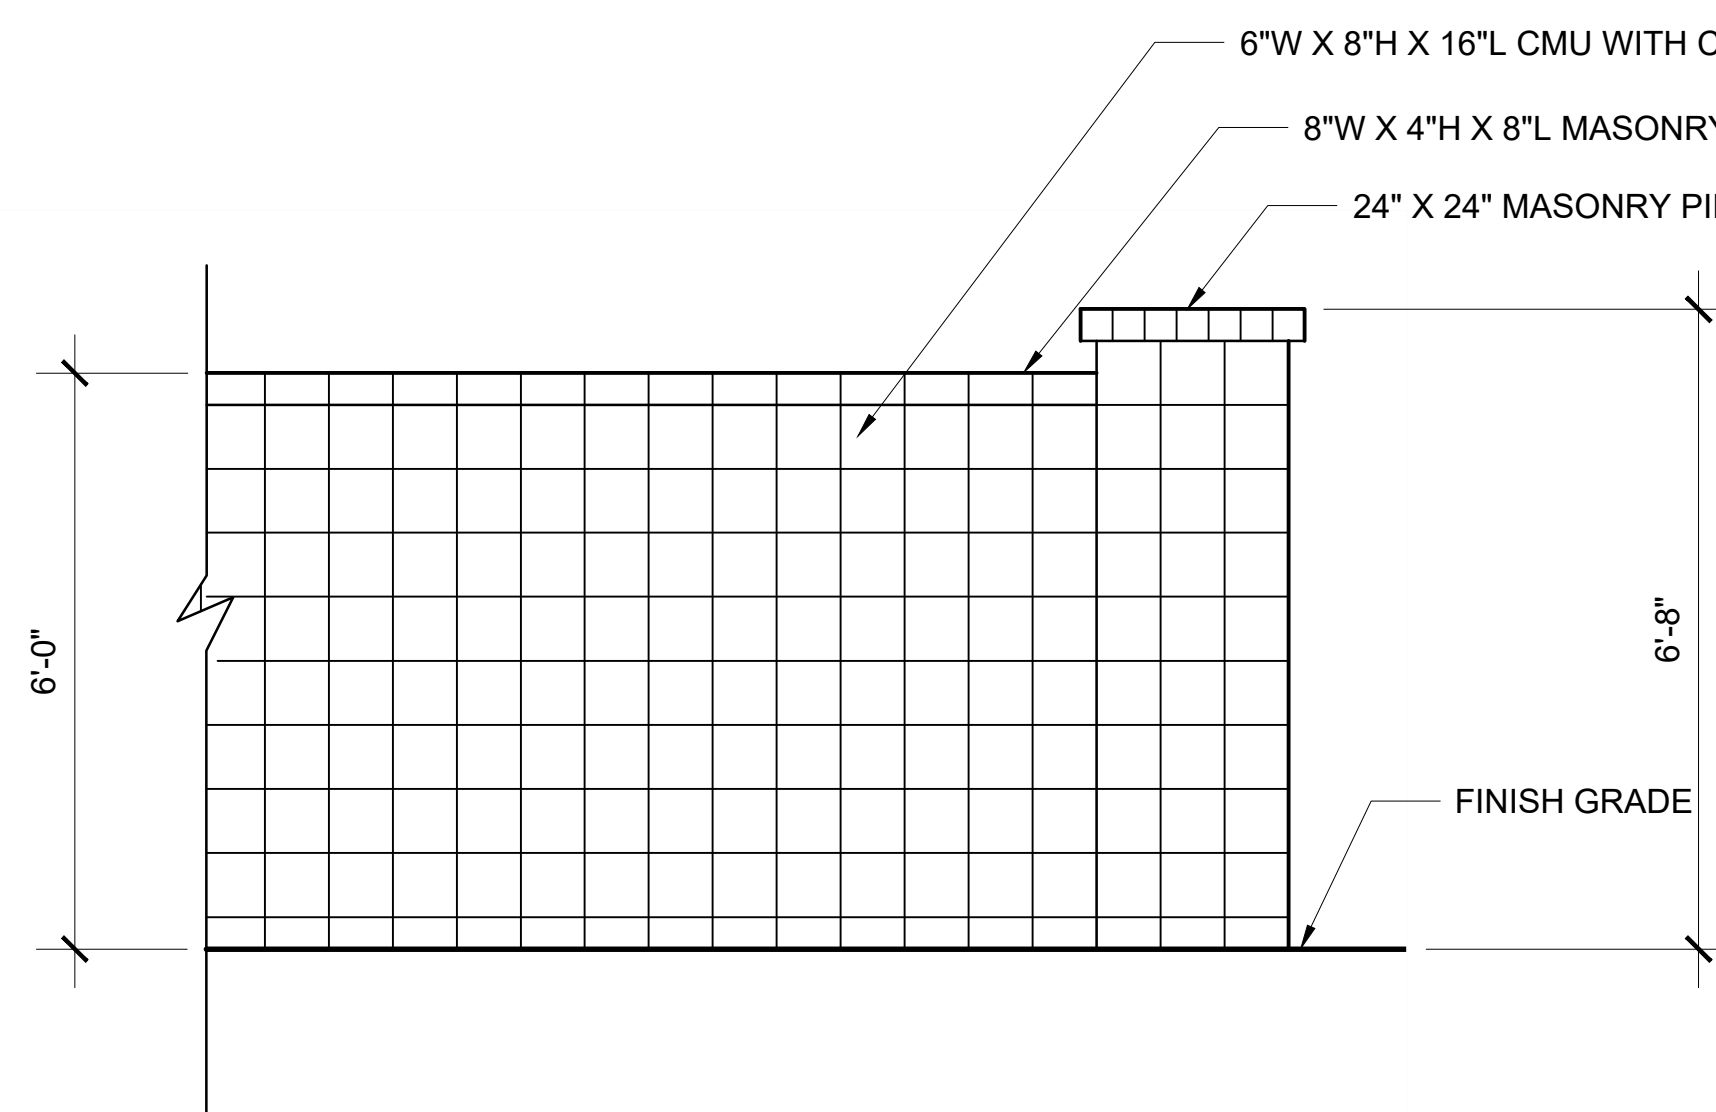

CHRISTOPHER TODD COMMUNITIES ON ELLSWORTH PRELIMINARY LANDSCAPE PLAN

1 ELEVATION: THEME WALL
SCALE: 1/2" = 1'-0"

2 ELEVATION: PERIMETER WALL
SCALE: 1/2" = 1'-0"

3 ELEVATION: VIEW FENCE
SCALE: 1/2" = 1'-0"