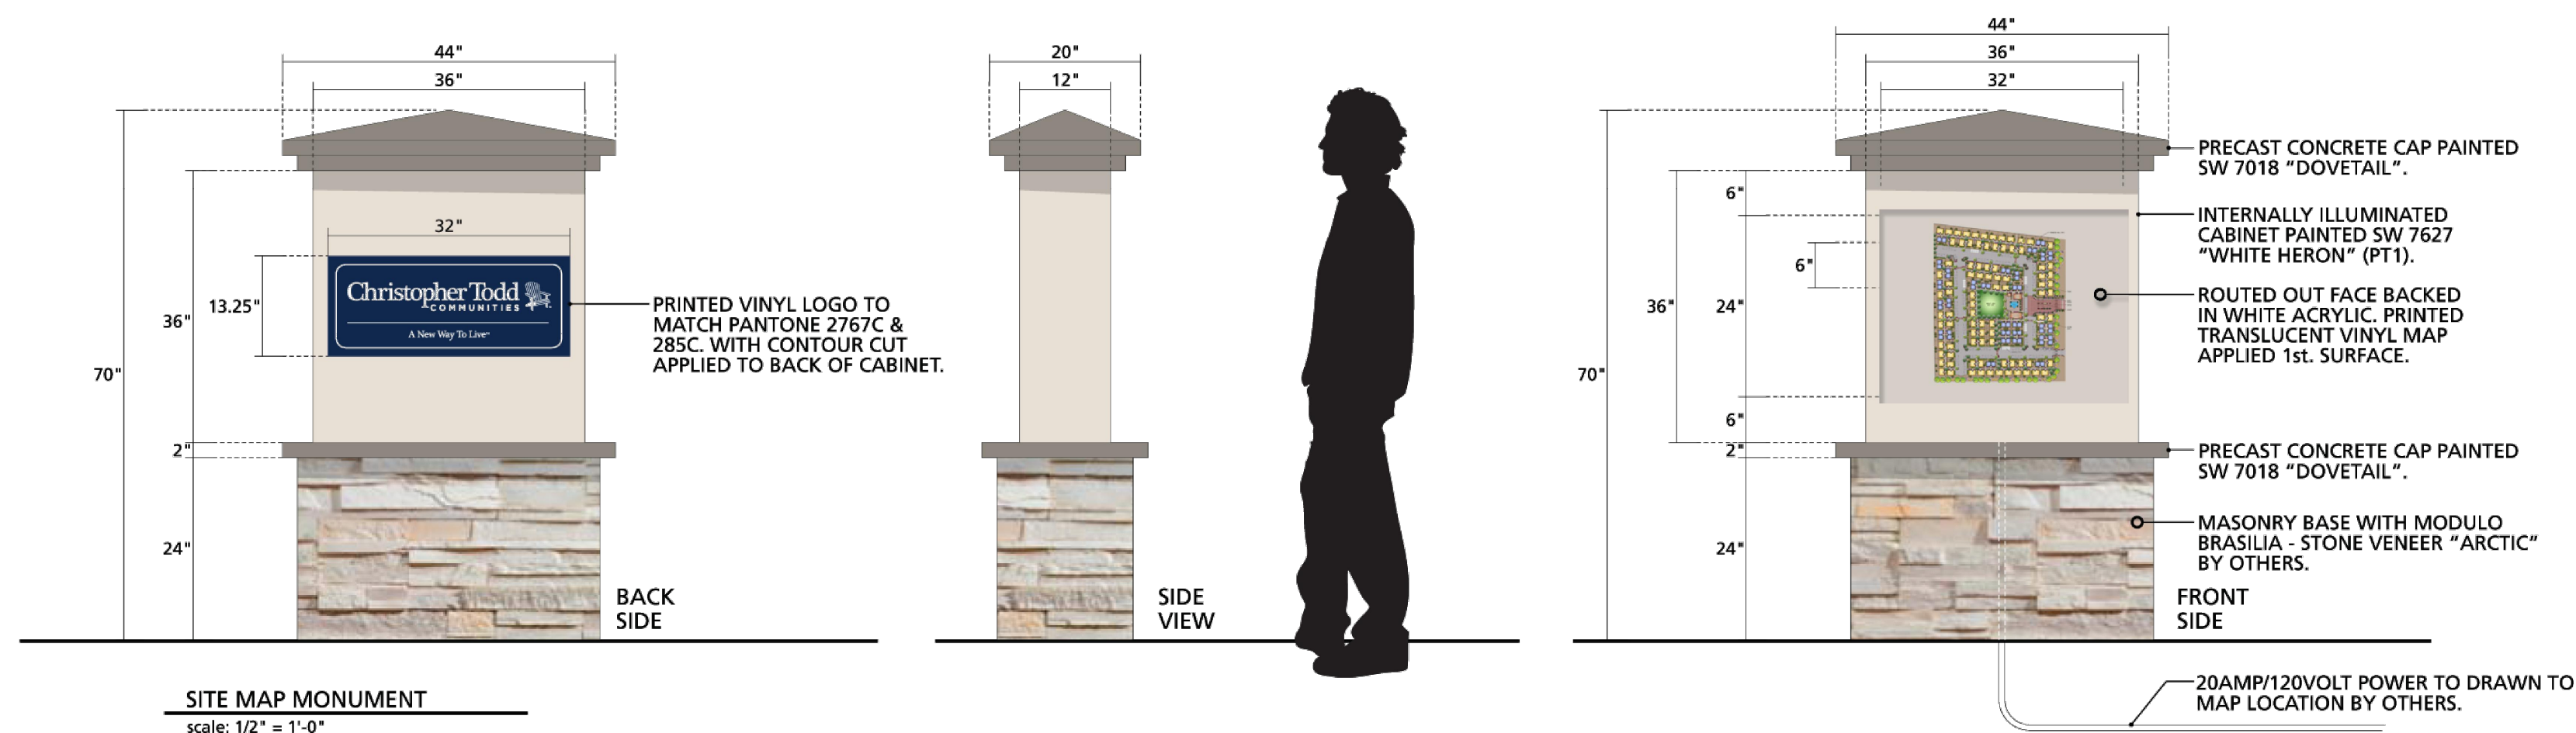

CHRISTOPHER TODD COMMUNITIES ON ELLSWORTH PRELIMINARY LANDSCAPE PLAN

1 ELEVATION: THEME WALL
SCALE: 1/2" = 1'-0"

2 ELEVATION: PERIMETER WALL
SCALE: 1/2" = 1'-0"

3 ELEVATION: VIEW FENCE
SCALE: 1/2" = 1'-0"

4 ELEVATION: ENTRY MONUMENT
SCALE: NTS

5 VINYL FENCE
SCALE: NTS

6 ELEVATION: COMMUNITY SITE MAP
SCALE: NTS

CHRISTOPHER TODD COMMUNITIES ON ELLSWORTH

PRELIMINARY LANDSCAPE ELEVATIONS

M:\Jobs\1900\1909\17\LA\Graphics\DWG\1909.17 - PrelimLandscape Plan-Elevations.dwg