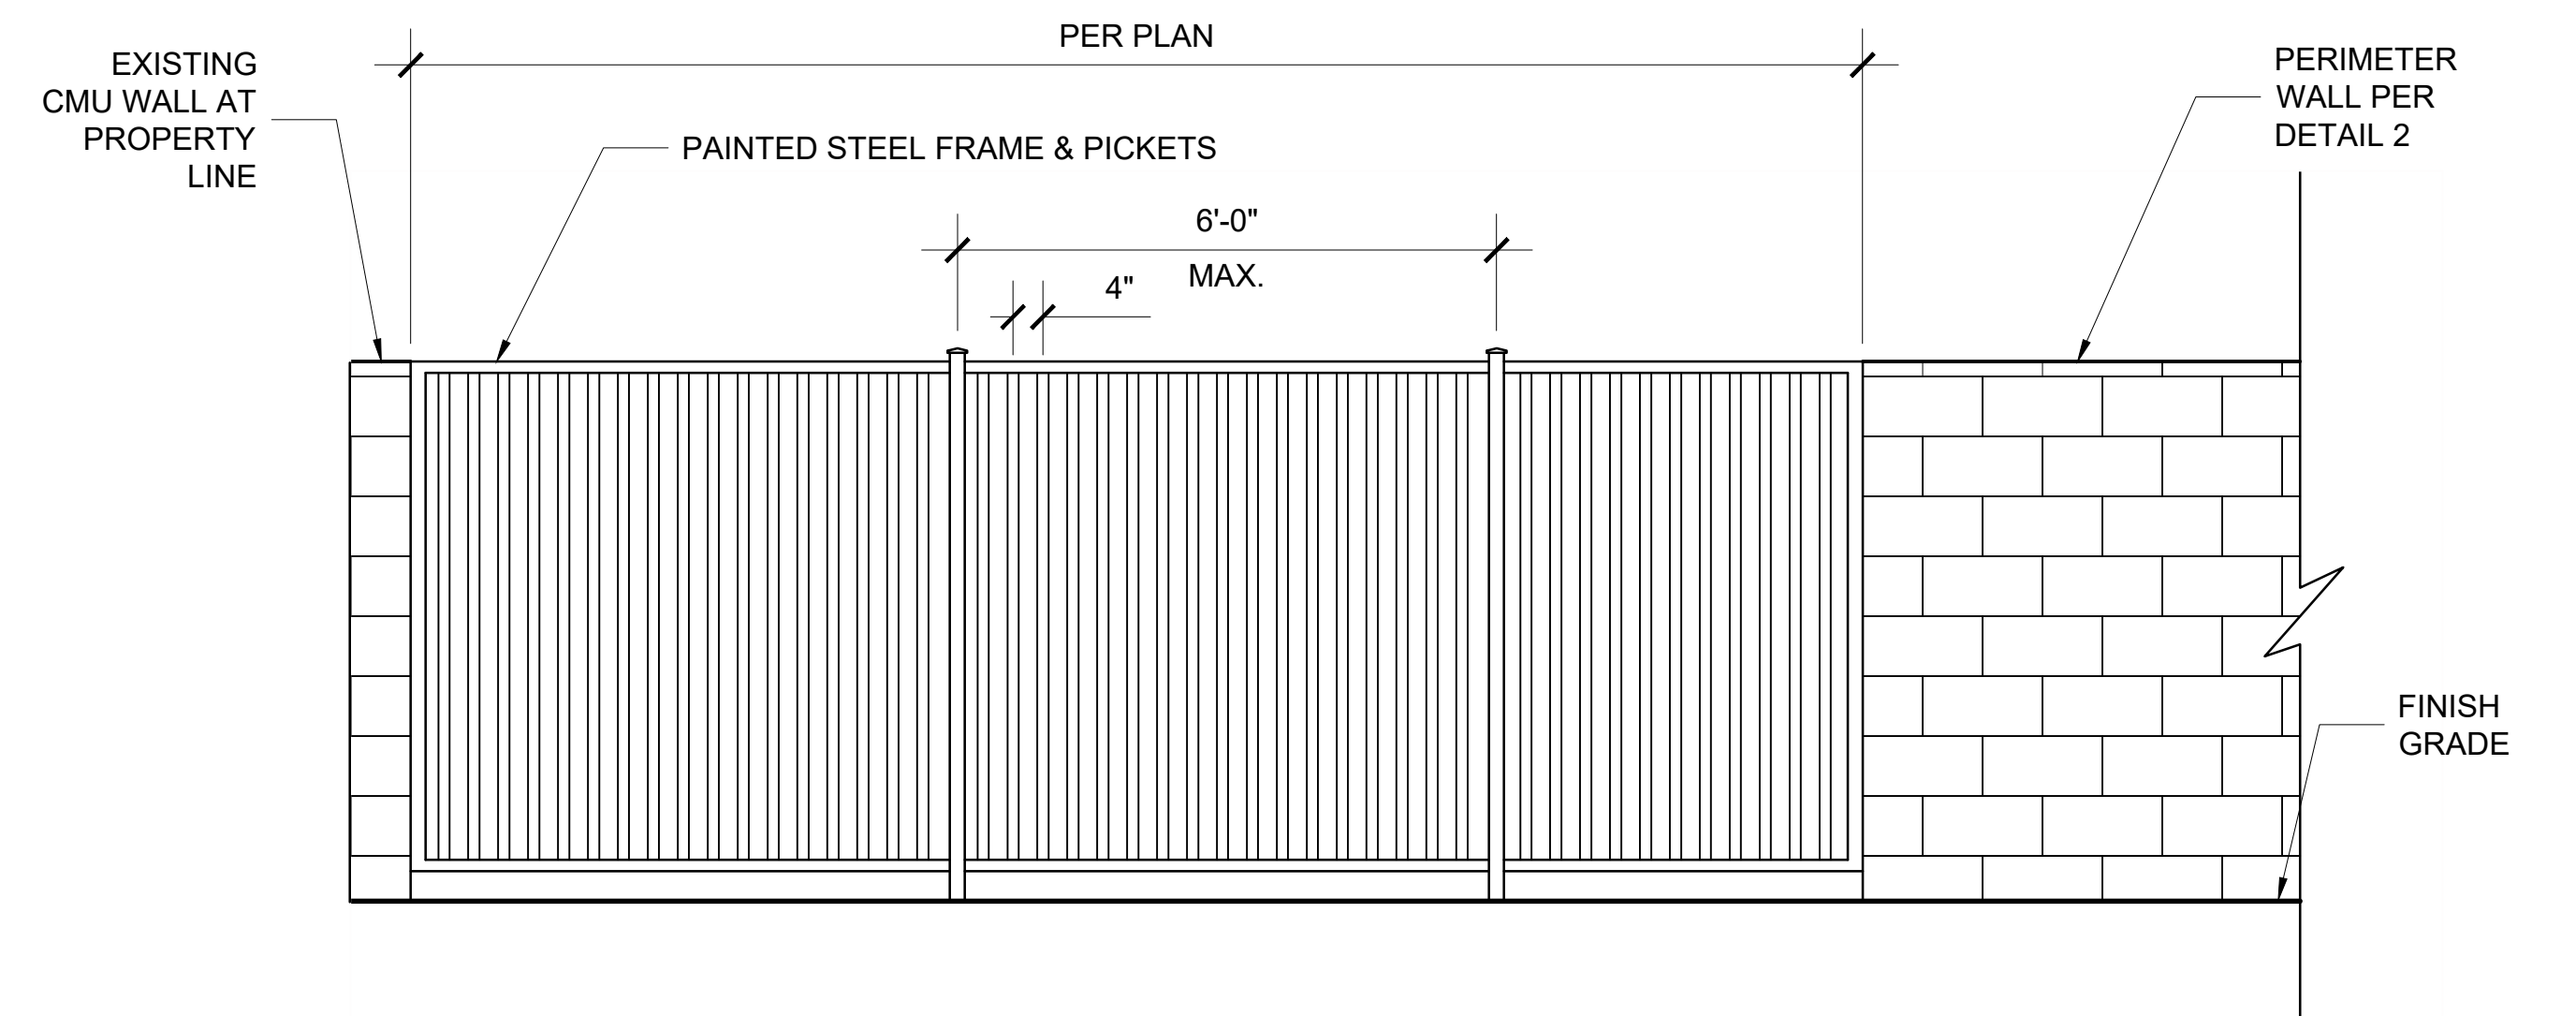

CHRISTOPHER TODD COMMUNITIES ON ELLSWORTH PRELIMINARY LANDSCAPE PLAN

1 ELEVATION: THEME WALL
SCALE: 1/2" = 1'-0"

2 ELEVATION: PERIMETER WALL
SCALE: 1/2" = 1'-0"

3 ELEVATION: VIEW FENCE
SCALE: 1/2" = 1'-0"