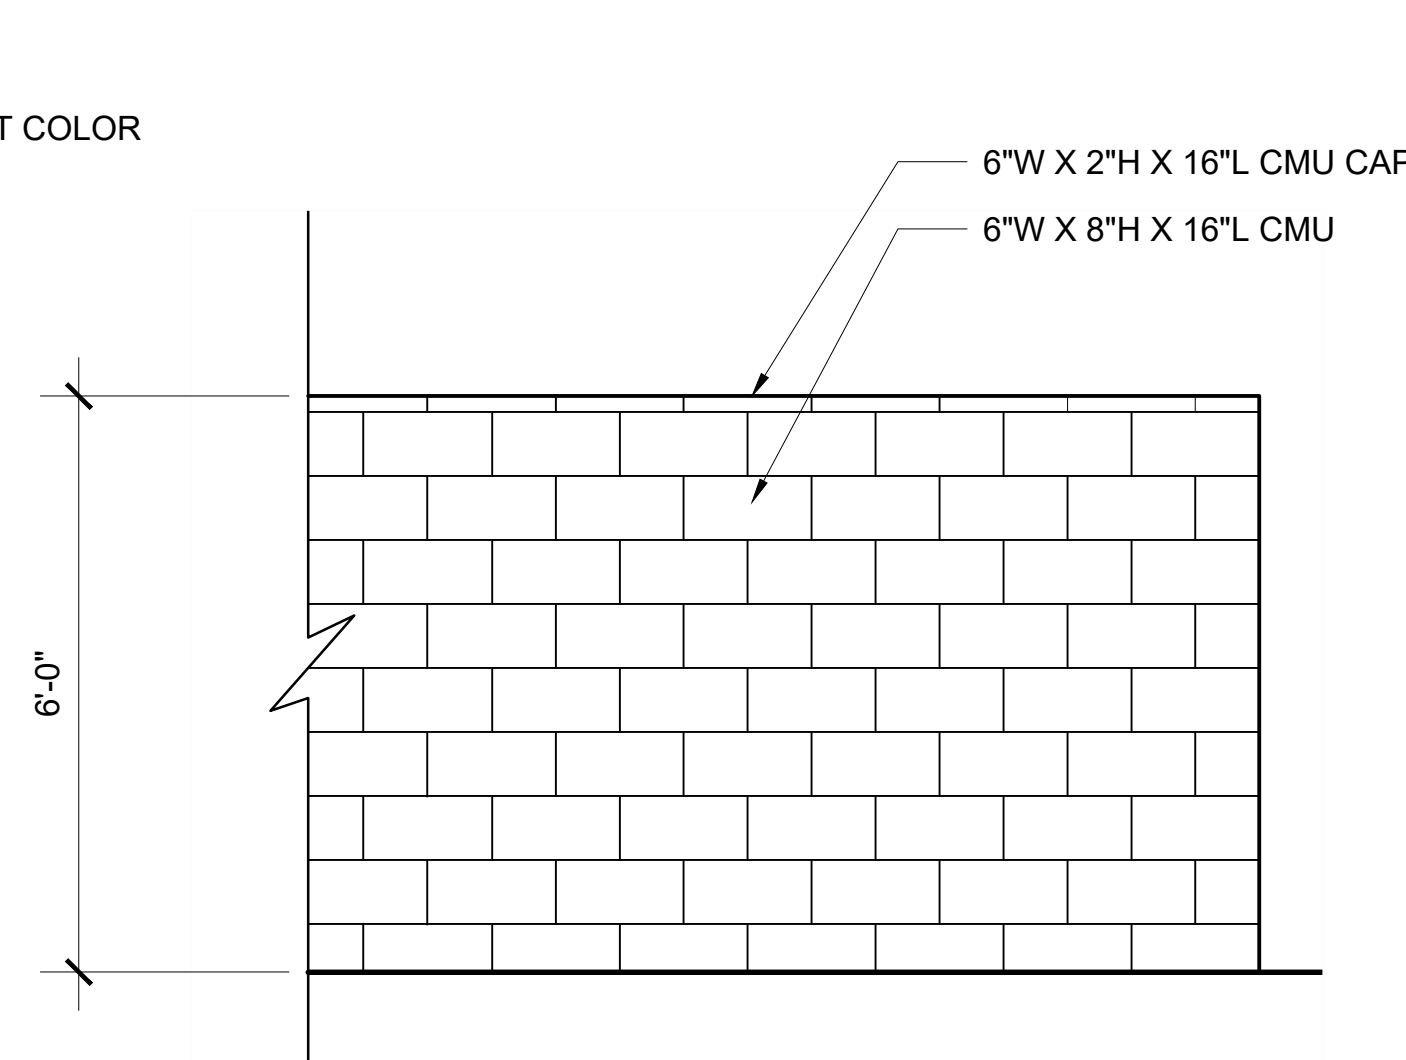

CHRISTOPHER TODD COMMUNITIES ON ELLSWORTH PRELIMINARY LANDSCAPE PLAN

1 ELEVATION: THEME WALL
SCALE: 1/2" = 1'-0"

2 ELEVATION: PERIMETER WALL
SCALE: 1/2" = 1'-0"

3 ELEVATION: VIEW FENCE
SCALE: 1/2" = 1'-0"