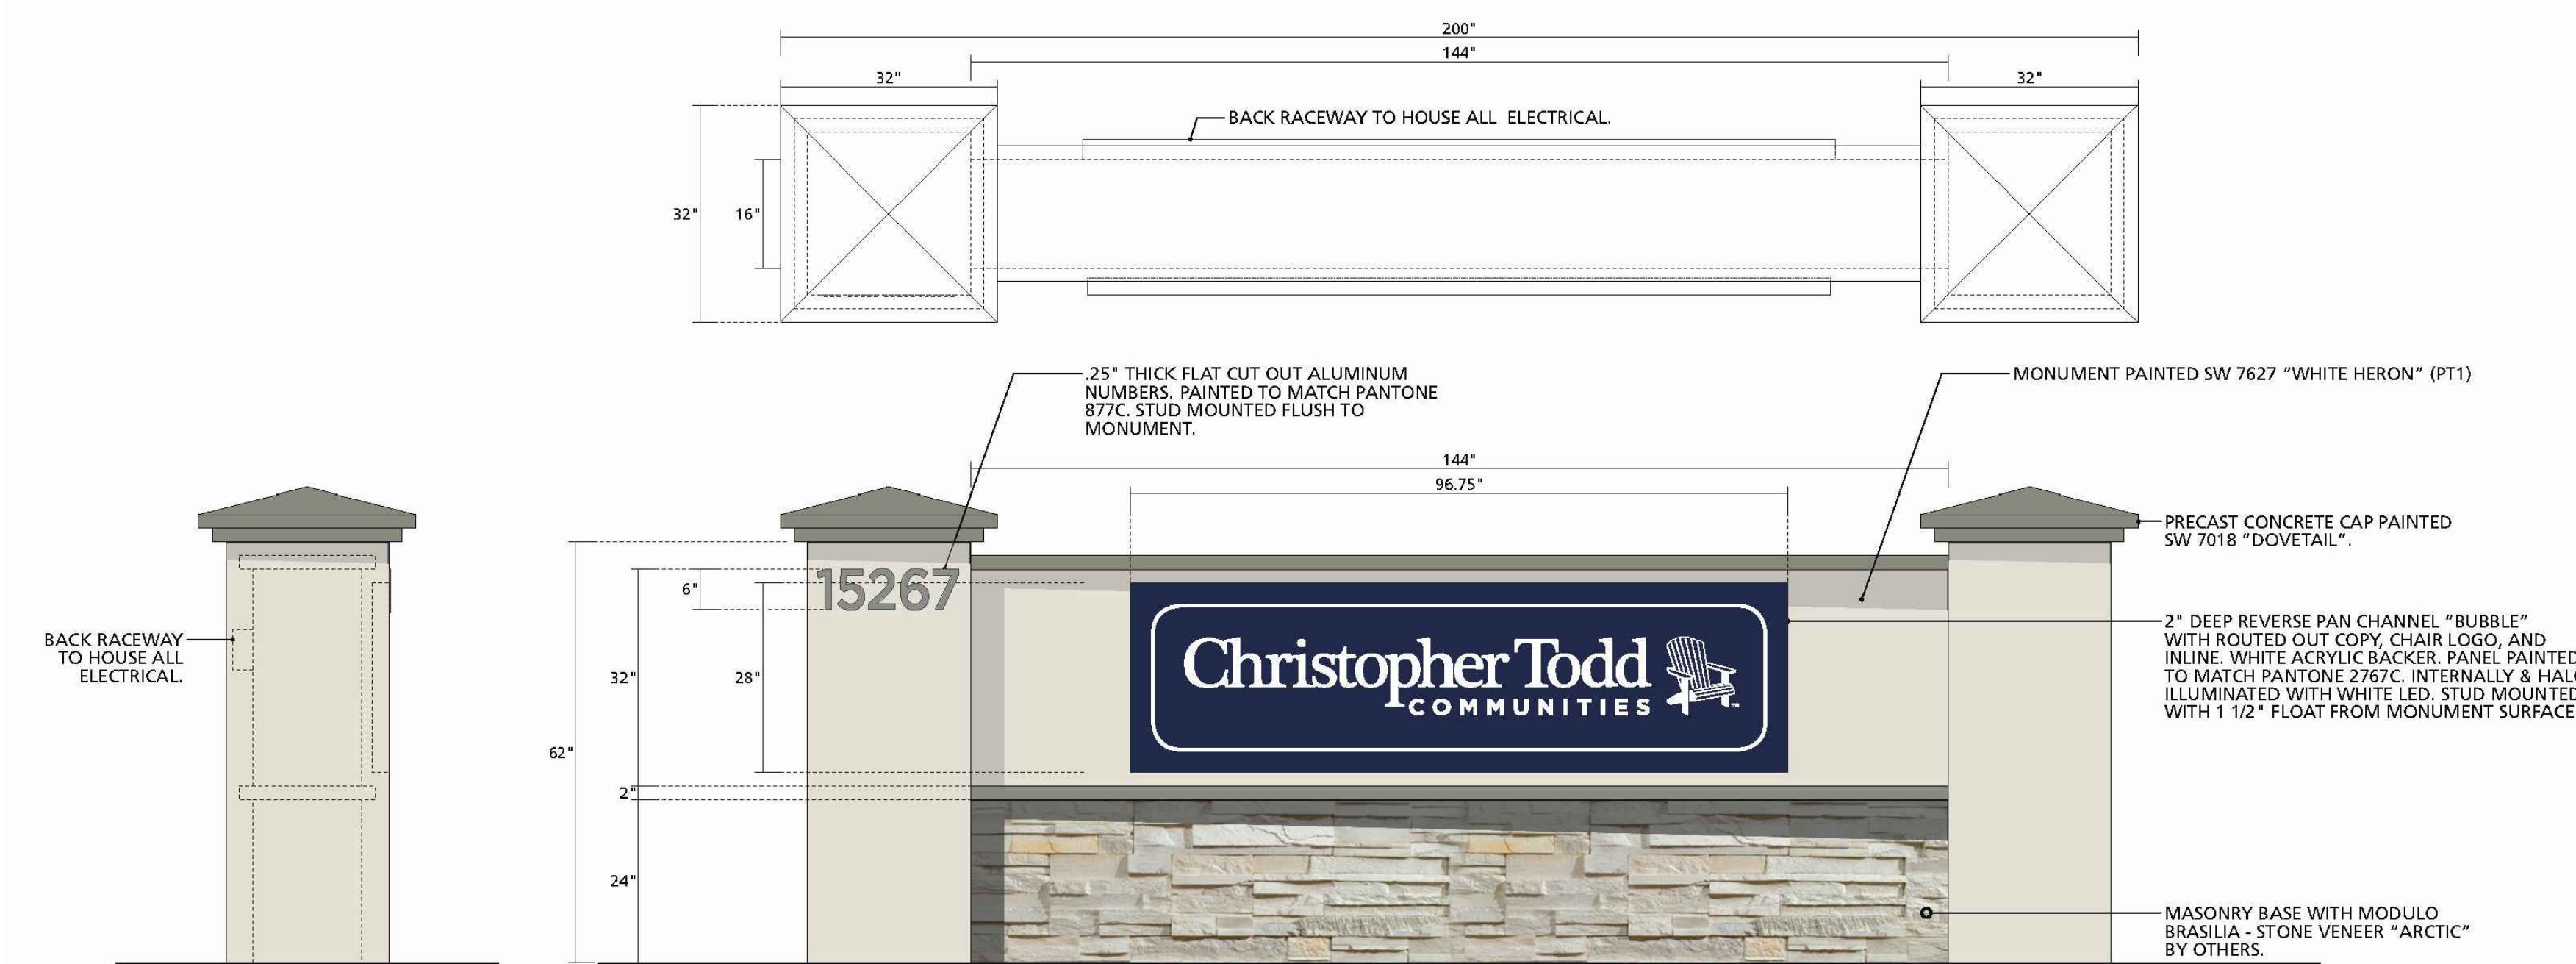

CHRISTOPHER TODD COMMUNITIES ON ELLSWORTH PRELIMINARY LANDSCAPE PLAN

1 ELEVATION: THEME WALL
SCALE: 1/2" = 1'-0"

2 ELEVATION: PERIMETER WALL
SCALE: 1/2" = 1'-0"

3 ELEVATION: VIEW FENCE
SCALE: 1/2" = 1'-0"

4 ELEVATION: ENTRY MONUMENT
SCALE: NTS

5 VINYL FENCE
SCALE: NTS

6 ELEVATION: COMMUNITY SITE MAP
SCALE: NTS

CHRISTOPHER TODD COMMUNITIES ON ELLSWORTH

PRELIMINARY LANDSCAPE ELEVATIONS

M:\Jobs\1900\1909\17\LA\Graphics\DWG\1909.17 - PrelimLandscape Plan-Elevations.dwg