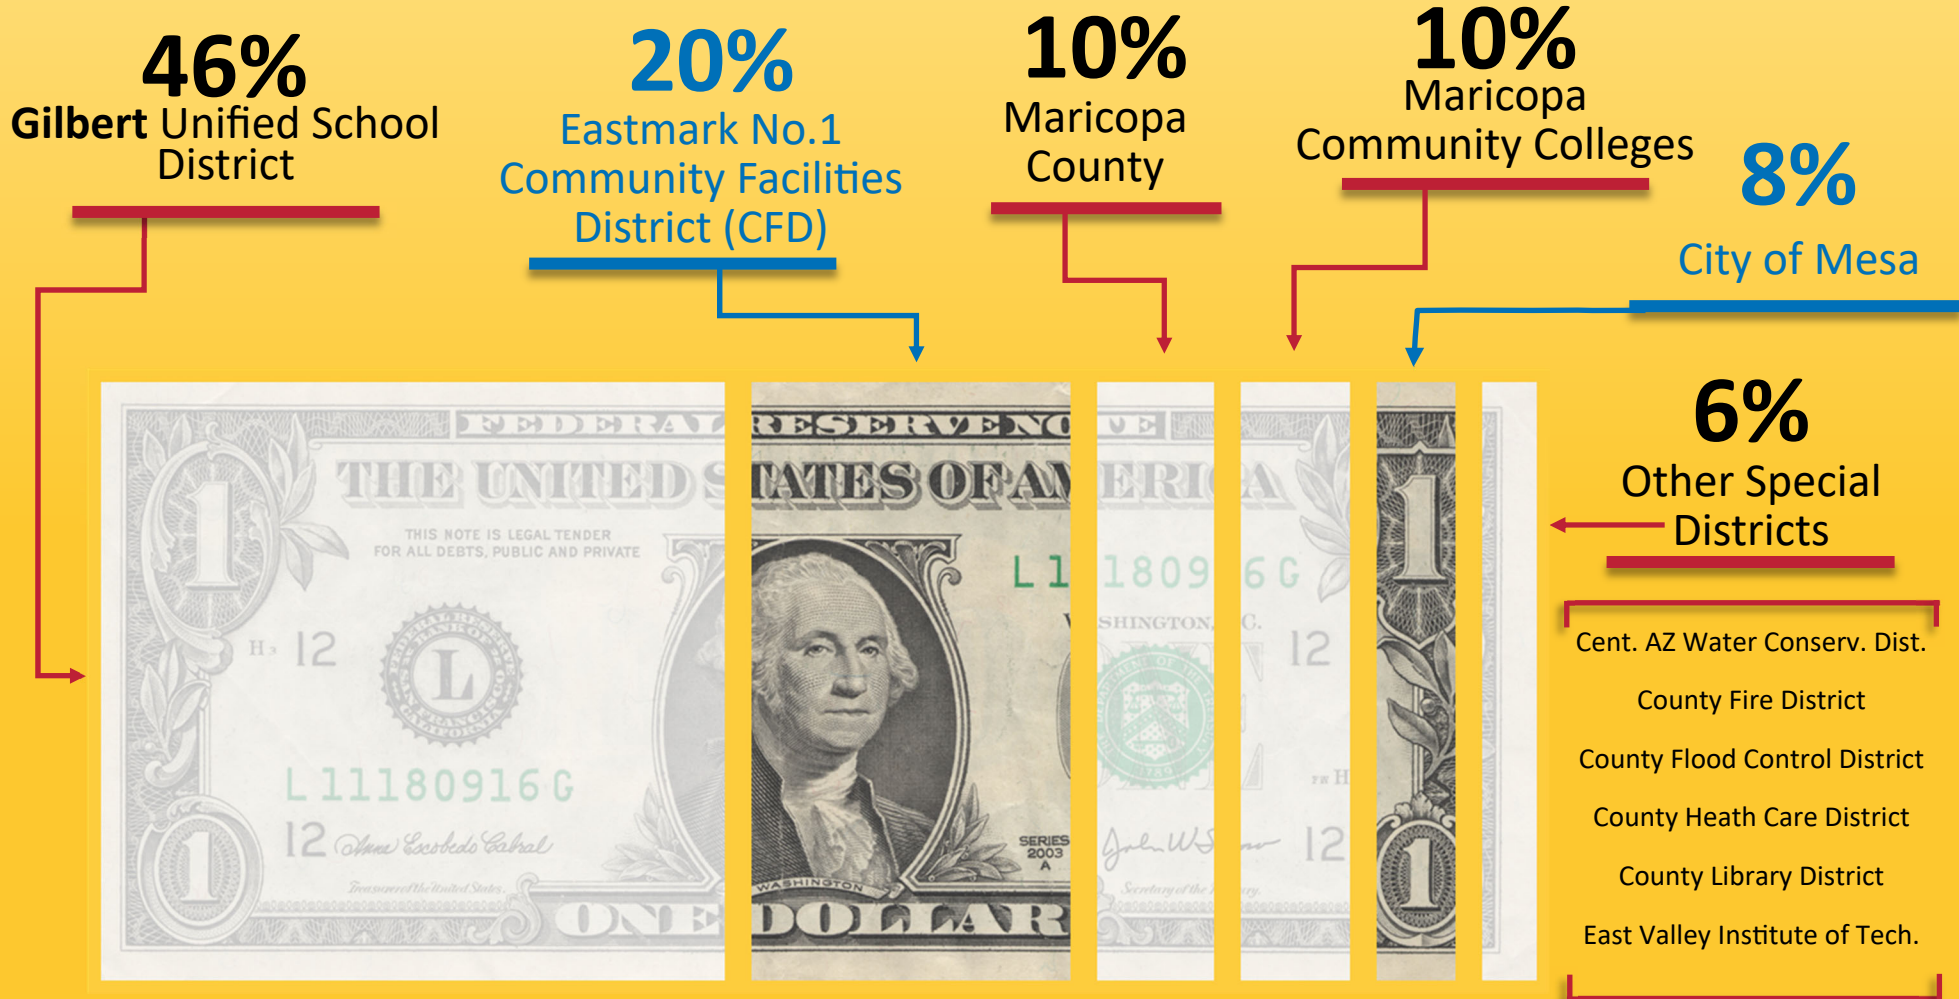

# Where does a Mesa resident's property tax dollar go?

In Gilbert Unified School District - In Eastmark No.1 CFD - Fiscal Year 25/26

Percentages may not total 100% due to rounding

# Where does a Mesa resident's property tax dollar go?

In Gilbert Unified School District - In Eastmark No.2 CFD - Fiscal Year 25/26

Percentages may not total 100% due to rounding

# Where does a Mesa resident's property tax dollar go?

In Queen Creek Unified School District - In Eastmark No.1 CFD - Fiscal Year 25/26

**48%**

Queen Creek Unified School District

**19%**

Eastmark No.1 Community Facilities District (CFD)