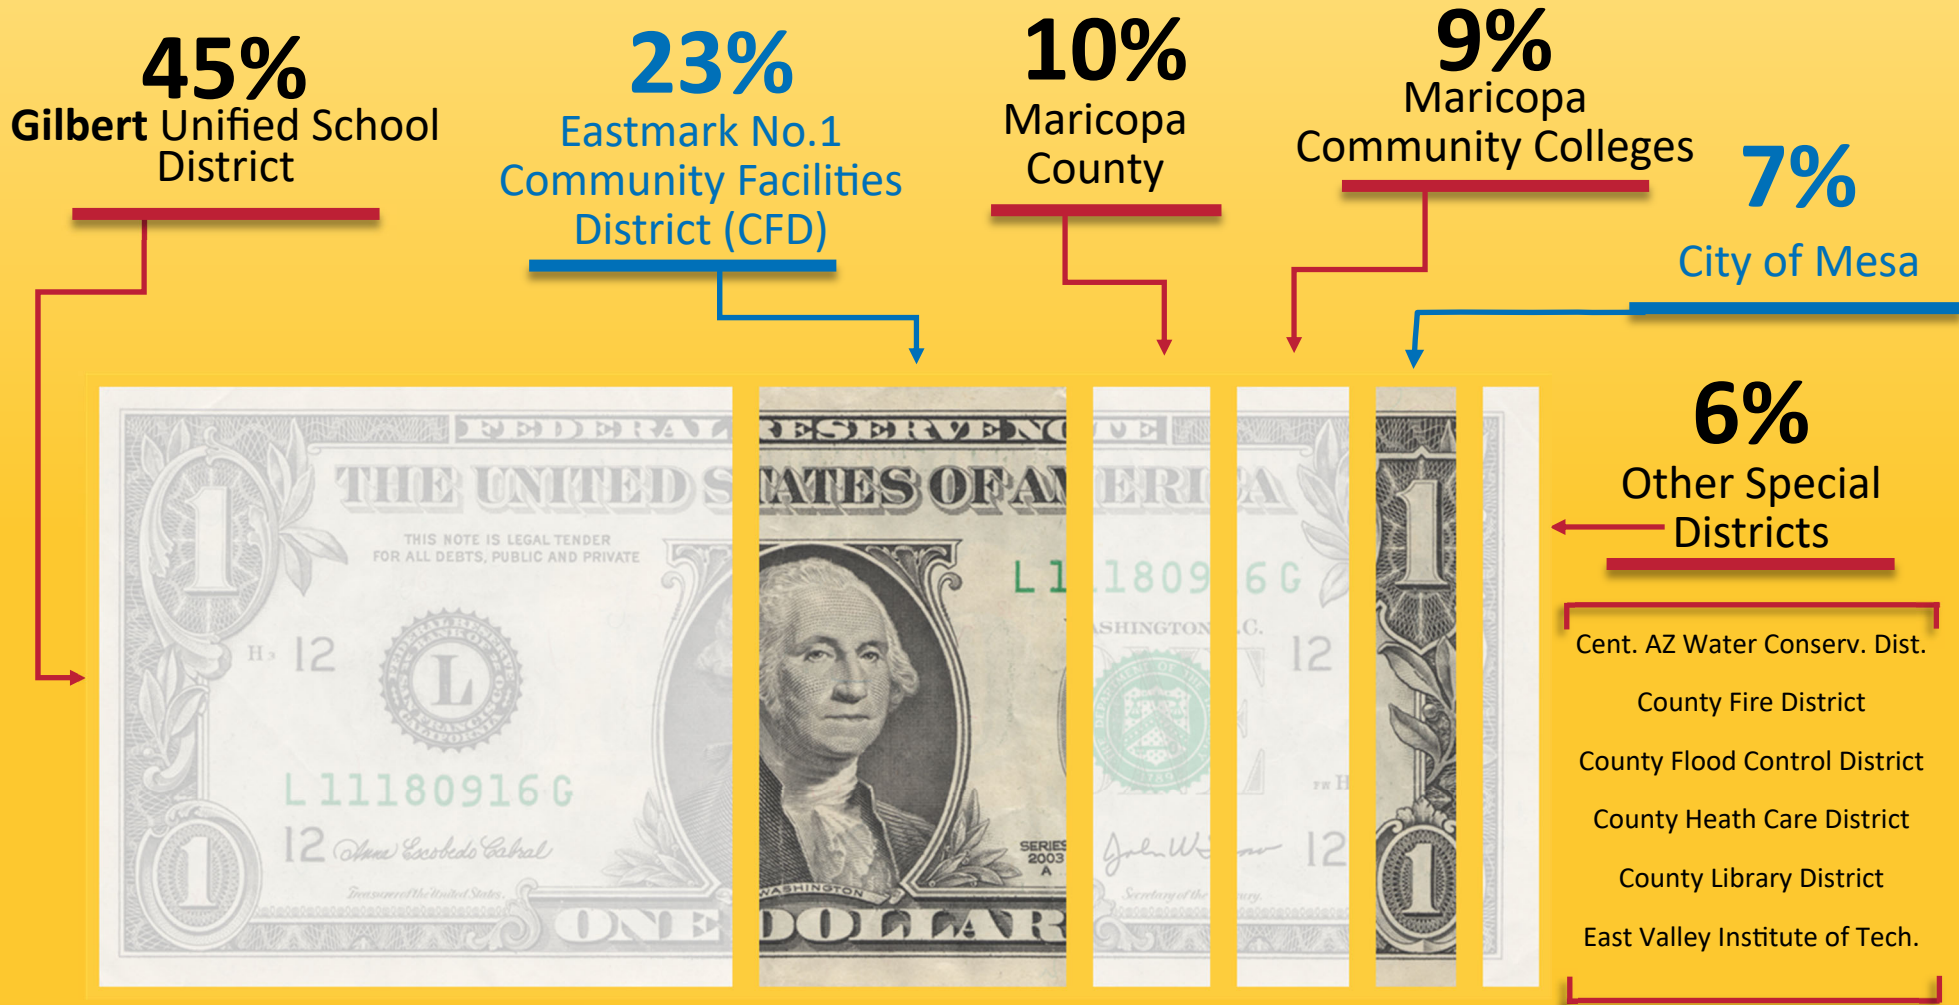

# Where does a Mesa resident's property tax dollar go?

In Gilbert Unified School District - In Eastmark No.1 CFD - Fiscal Year 25/26

Percentages may not total 100% due to rounding

# Where does a Mesa resident's property tax dollar go?

In Gilbert Unified School District - In Eastmark No.2 CFD - Fiscal Year 25/26

Percentages may not total 100% due to rounding

# Where does a Mesa resident's property tax dollar go?

In Queen Creek Unified School District - In Eastmark No.1 CFD - Fiscal Year 25/26

**48%**

Queen Creek Unified School District

**19%**

Eastmark No.1 Community Facilities District (CFD)