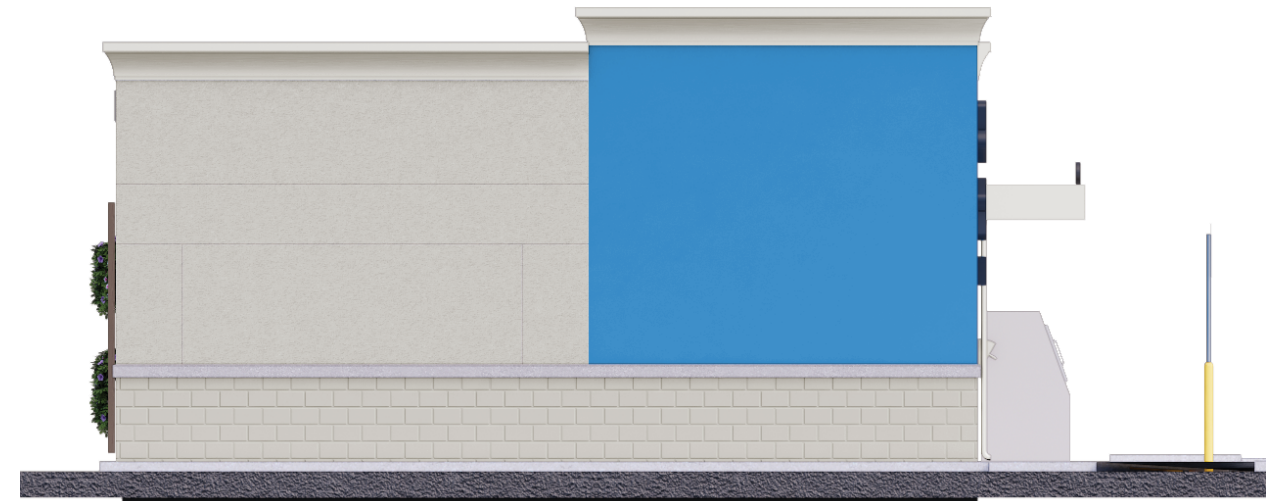

Issued:

August 6, 2024

EXPIRES: March 31, 2027

**08/06/2024**

Match exterior fuel center with similar design principles found within the existing 3799 Mesa Walmart store.

Proposed North Side Elevation

Proposed West Side Elevation

**Material Legend:**

- North Elevation - 25% Split Faced CMU Wall Panel, 50% Painted EIFS Wall Panel, 25% Glazing, Aluminum Entrance Canopy and Cornices
- West Elevation - 35% Split Faced CMU Wall Panel, 50% Painted EIFS Wall Panel, 15% Aluminum Fascia Cap.
- South Elevation - 35% Split Faced CMU Wall Panel, 50% Painted EIFS Wall Panel, 15% Aluminum Fascia Cap.
- East Elevation - 35% Split Faced CMU Wall Panel, 50% Painted EIFS Wall Panel, 15% Aluminum Fascia Cap.