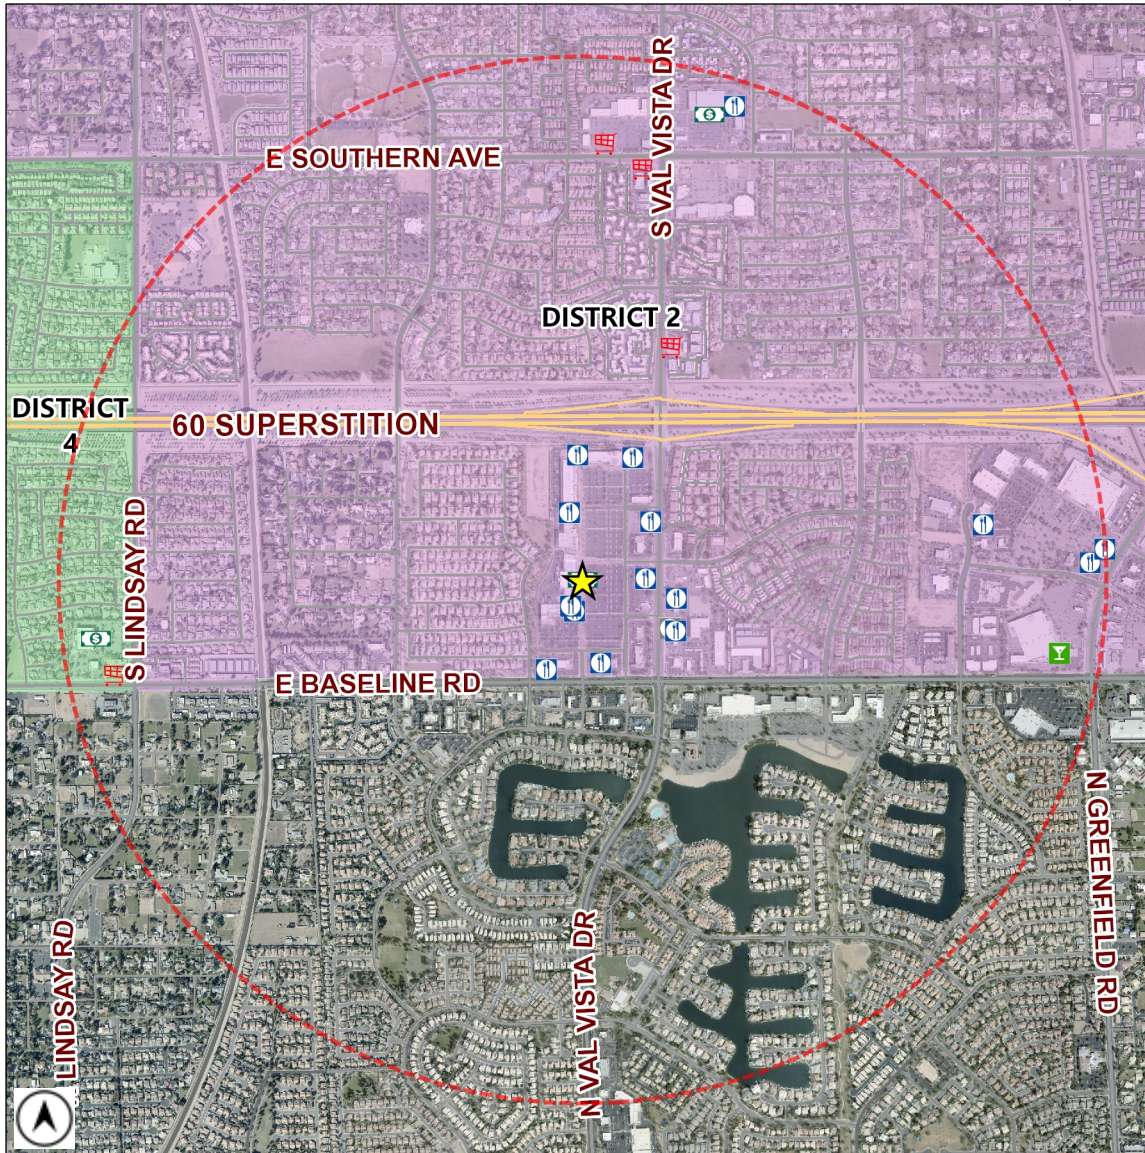

# Liquor License Map

City of Mesa Tax & Licensing

Requesting Approval: ★ **AJS #61**  
**1836 S VAL VISTA DR**  
 License Type: **LIQUOR STORE / SAMPLING**  
 License Number: **LICA22-05143**

Estimated Population (1 Mile): **16540**  
 Source: MAG ACS 2013-2017 5 year data

	BAR	1		CLUB	0		HOTEL-MOTEL	0		MICRO-BREWERY	0
	BAR (PEND)	0		CLUB (PEND)	0		HOTEL-MOTEL (PEND)	0		MICRO-BREWERY (PEND)	0
	BEER / WINE BAR	0		CONVEYANCE	0		IN-STATE PRODUCER	0		RESTAURANT	15
	BEER / WINE BAR (PEND)	0		CONVEYANCE (PEND)	0		IN-STATE PRODUCER (PEND)	0		RESTAURANT (PEND)	1
	BEER / WINE STORE	4		DOMESTIC FARM WINERY	0		LIQUOR STORE	3		WHOLESALE	0
	BEER / WINE STORE (PEND)	0		DOMESTIC FARM WINERY (PEND)	0		LIQUOR STORE (PEND)	0		WHOLESALE (PEND)	0
	BEER / WINE STORE / SAMPLING	0		GOVERNMENT	0		LIQUOR STORE / SAMPLING	0		1 MILE BUFFER	
	BEER / WINE STORE / SAMPLING (PEND)	0		GOVERNMENT (PEND)	0		LIQUOR STORE / SAMPLING (PEND)	0			

Total Count: 24 liquor licenses