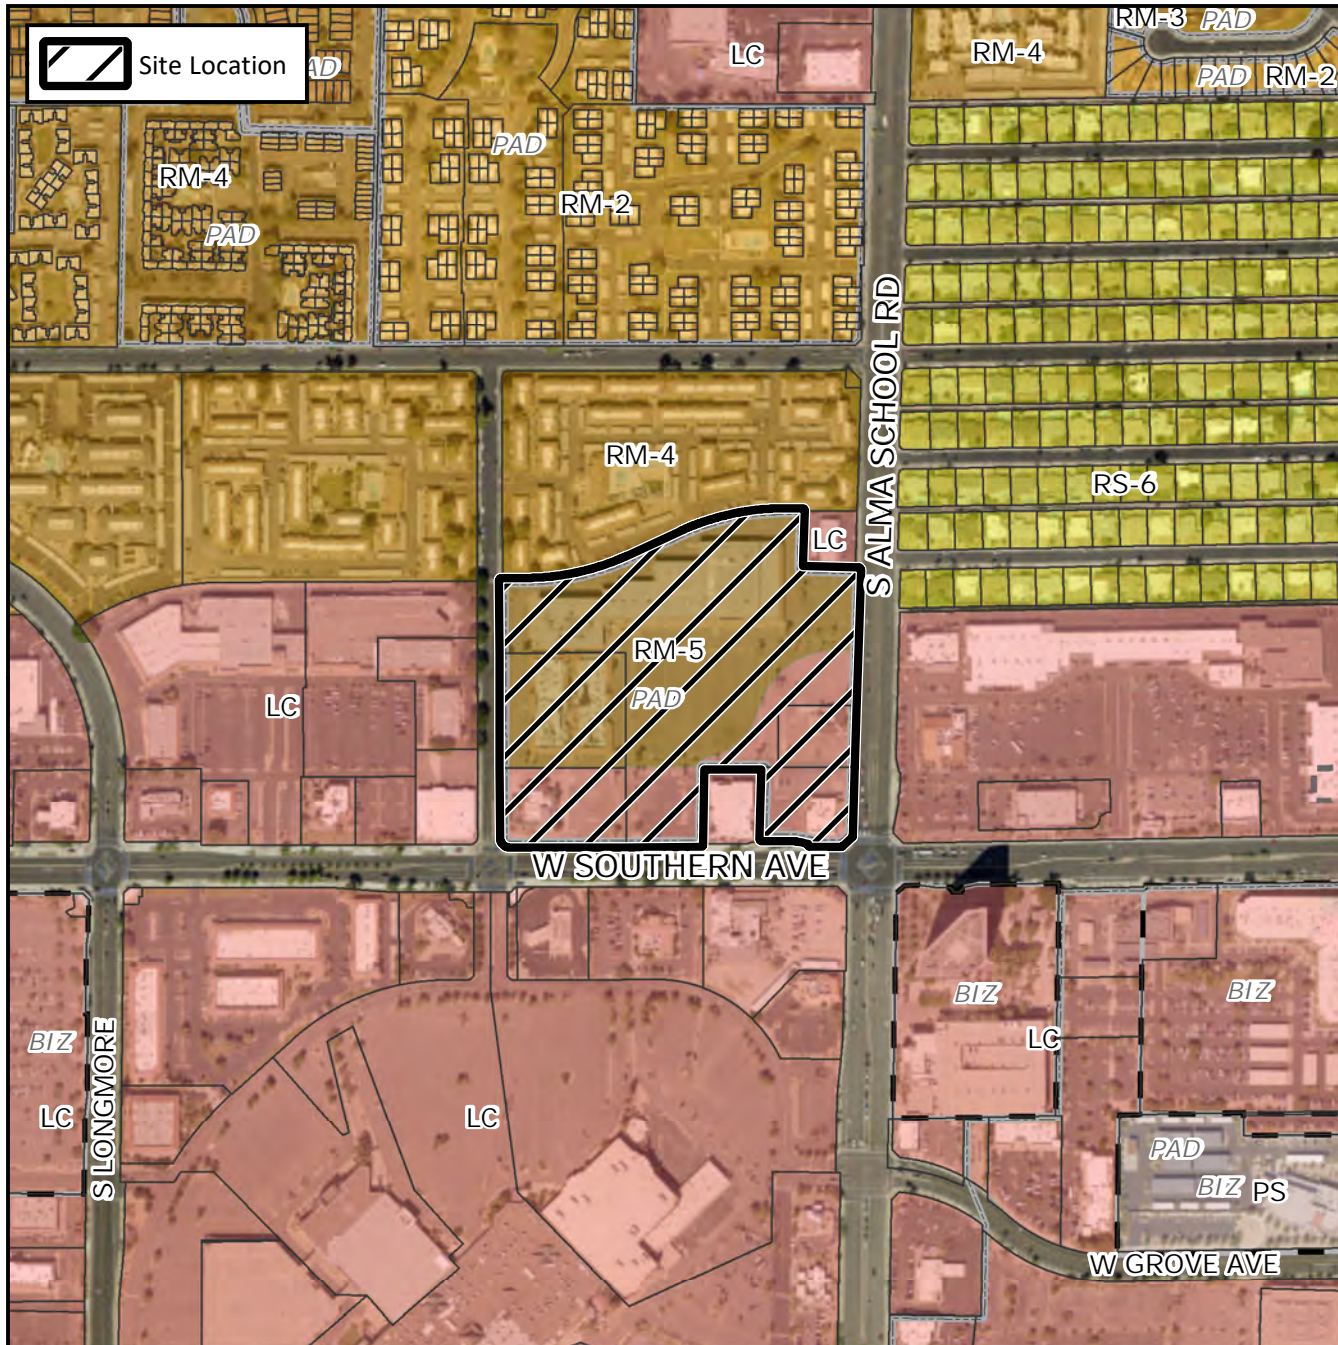

Final Plat Vicinity Map

Case Details

Project:

Fiesta Village

Site/Address:

(District 3). The 1000 through 1100 blocks of South Alma School Road (west side) and the 1200 through 1300 blocks of West Southern Avenue (north side). Located at the northwest corner of Alma School Road and Southern Avenue. (16±acres)