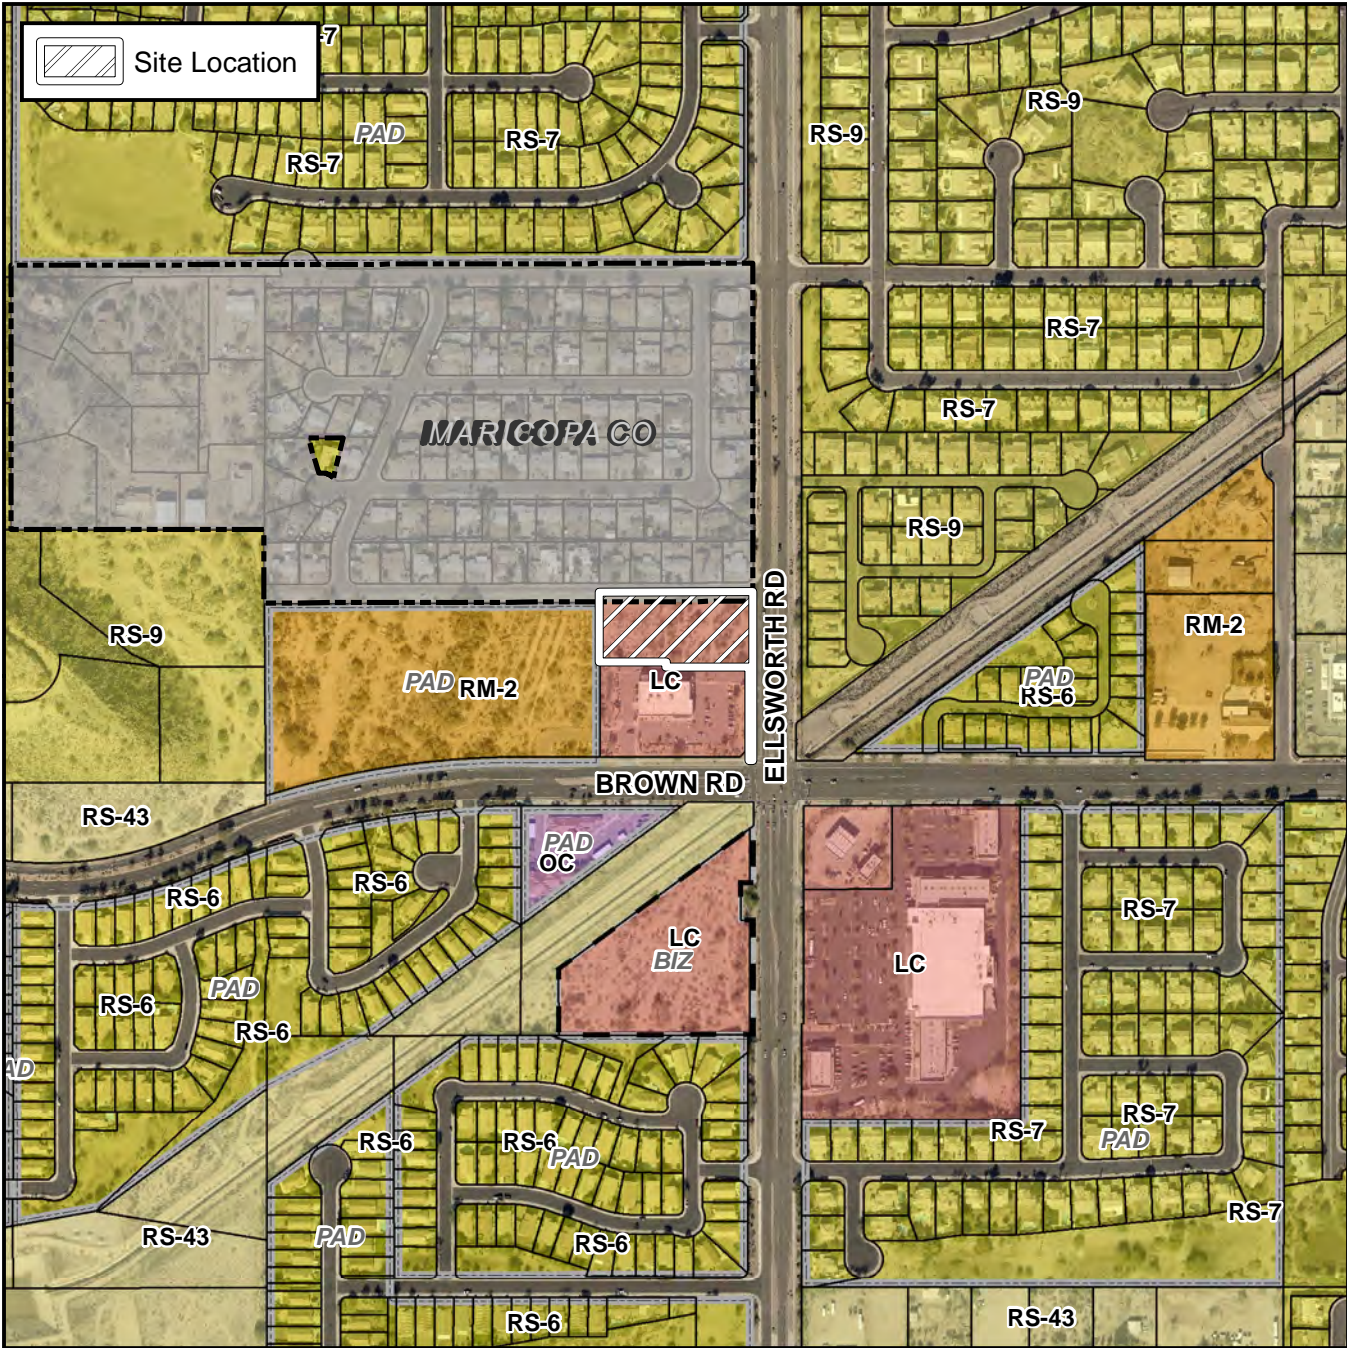

Planning and Zoning Vicinity Map: ZON17-00507

Case Details

CASE: ZON17-00507 **PRE-PLAT :**

SITE / ADDRESS:
 The 1200 block of North Ellsworth Road (west side) and the 9100 block of East Glencove Avenue (south side). Located north of Brown Road on the west side of Ellsworth Road. (1.8± acres) - District 5

REQUEST:
 Rezoning LC to LC (modification of Zoning Stipulation) and Site Plan Modification. This request will allow for the development of an enclosed RV storage facility in the LC zoning district.