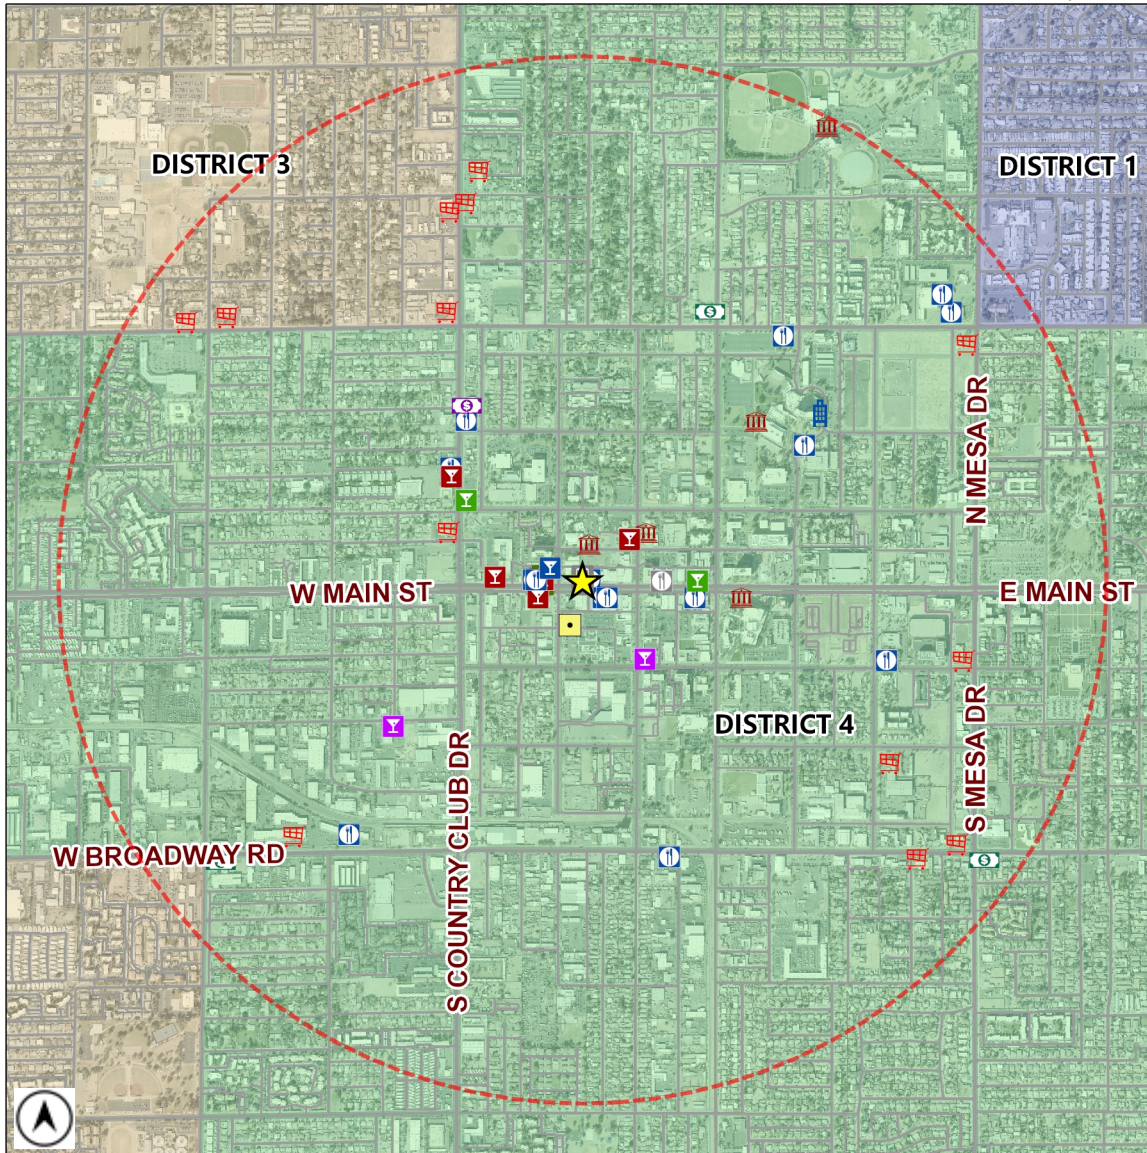

Liquor License Map

City of Mesa Tax & Licensing

Requesting Approval: ★ **URBAN LEGEND BEER COMPANY SERIES 12**
150 W MAIN ST
 License Type: **RESTAURANT (PEND)**
 License Number: **LICA23-08046**

Estimated Population (1 Mile): **18141**
 Source: MAG ACS 2013-2017 5 year data

	BAR	2		CLUB	2		HOTEL-MOTEL	1		MICRO-BREWERY	1
	BAR (PEND)	0		CLUB (PEND)	0		HOTEL-MOTEL (PEND)	0		MICRO-BREWERY (PEND)	1
	BEER / WINE BAR	7		CONVEYANCE	0		IN-STATE PRODUCER	1		RESTAURANT	16
	BEER / WINE BAR (PEND)	1		CONVEYANCE (PEND)	0		IN-STATE PRODUCER (PEND)	0		RESTAURANT (PEND)	1
	BEER / WINE STORE	13		DOMESTIC FARM WINERY	0		LIQUOR STORE	3		WHOLESALE	0
	BEER / WINE STORE (PEND)	0		DOMESTIC FARM WINERY (PEND)	0		LIQUOR STORE (PEND)	0		WHOLESALE (PEND)	0
	BEER / WINE STORE / SAMPLING	0		GOVERNMENT	5		LIQUOR STORE / SAMPLING	1		1 MILE BUFFER	
	BEER / WINE STORE / SAMPLING (PEND)	0		GOVERNMENT (PEND)	0		LIQUOR STORE / SAMPLING (PEND)	0			

Total Count: 55 liquor licenses