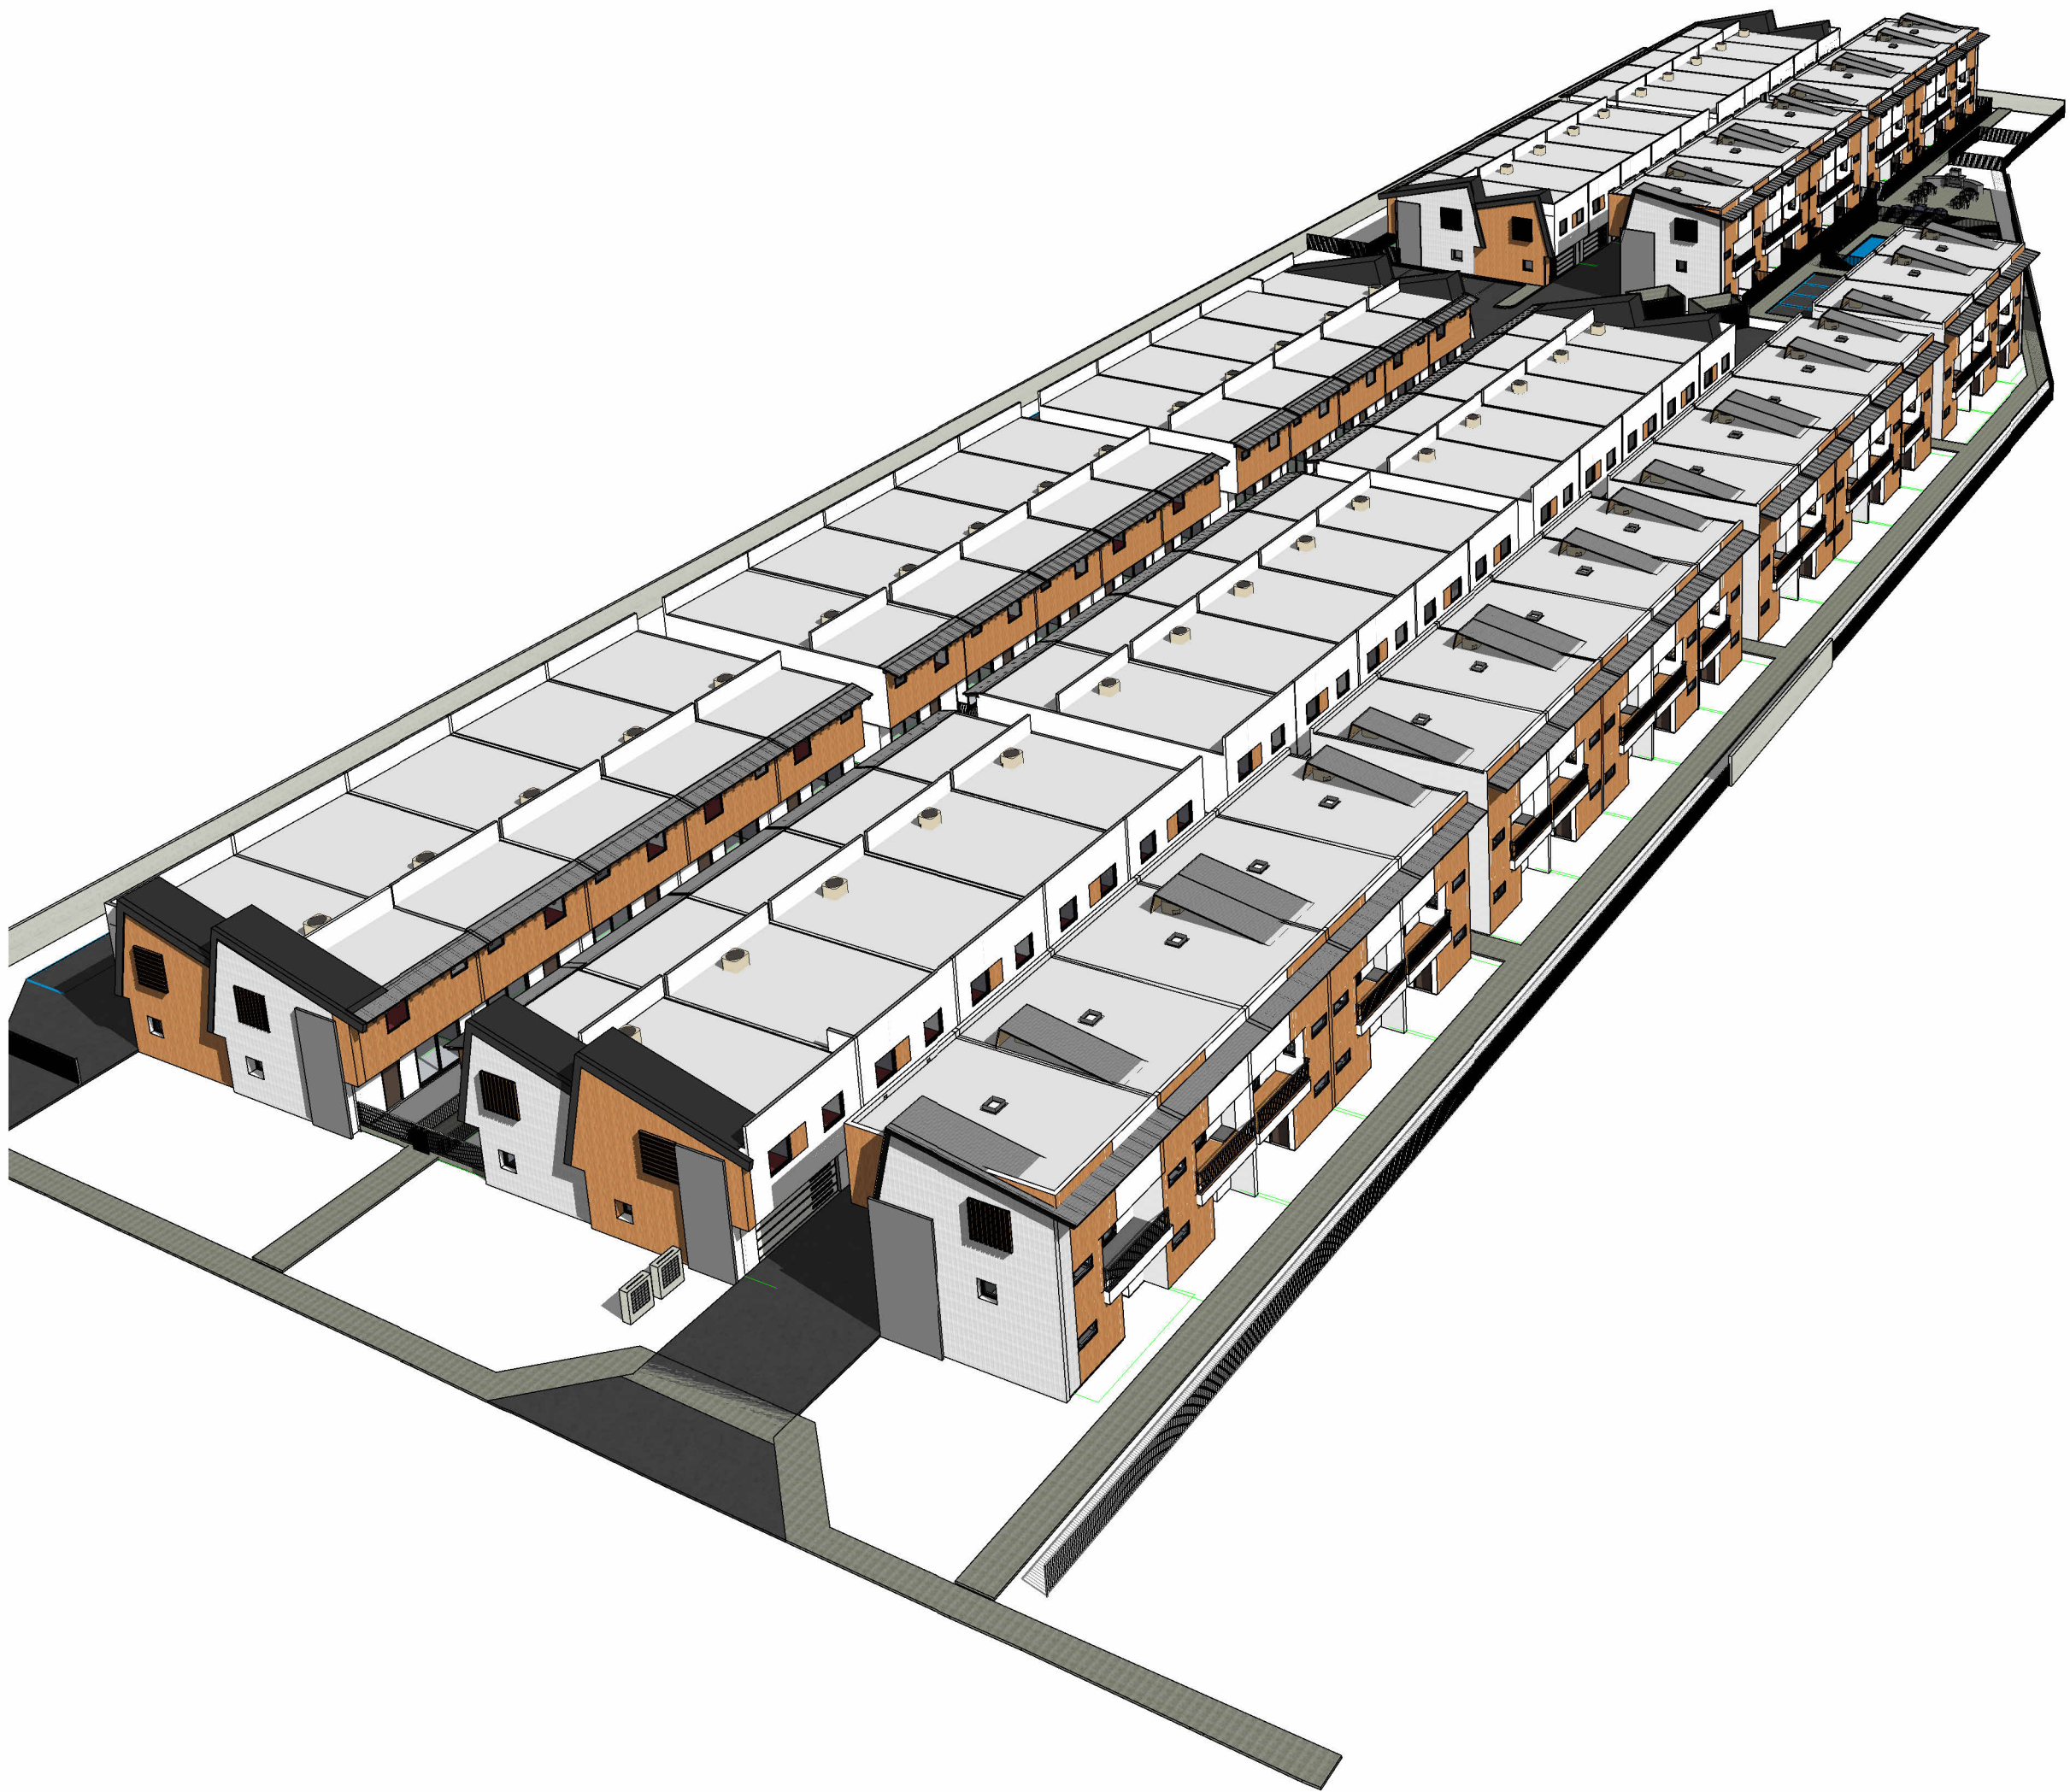

121 N BEVERLY LOFTS

MESA, AZ 85201

① 3 STORY UNITS

② AERIAL VIEW 1

④ INTERIOR STREET VIEW

⑤ AERIAL VIEW 2

③ AMENITIES

| no. | date | description |
|-----|------|-------------|
| | | |
| | | |
| | | |