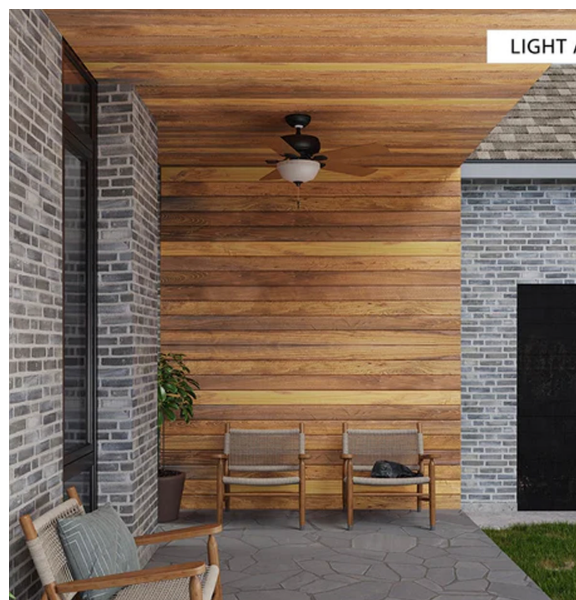

OWENS CORNING ARCH. SHINGLES
OAKRIDGE ESTATE GRAY

SHIP LAP ENG. WOOD SIDING
LIGHT ASH

VINYL WINDOW (FRAME)
BLACK

SHERWIN WILLIAMS PAINT
SW 7031 "MEGA GREIGE"

SHERWIN WILLIAMS PAINT
SW 7033 "BRAINSTORM BRONZE"

SHERWIN WILLIAMS PAINT
SW 7060 "IRON ORE"