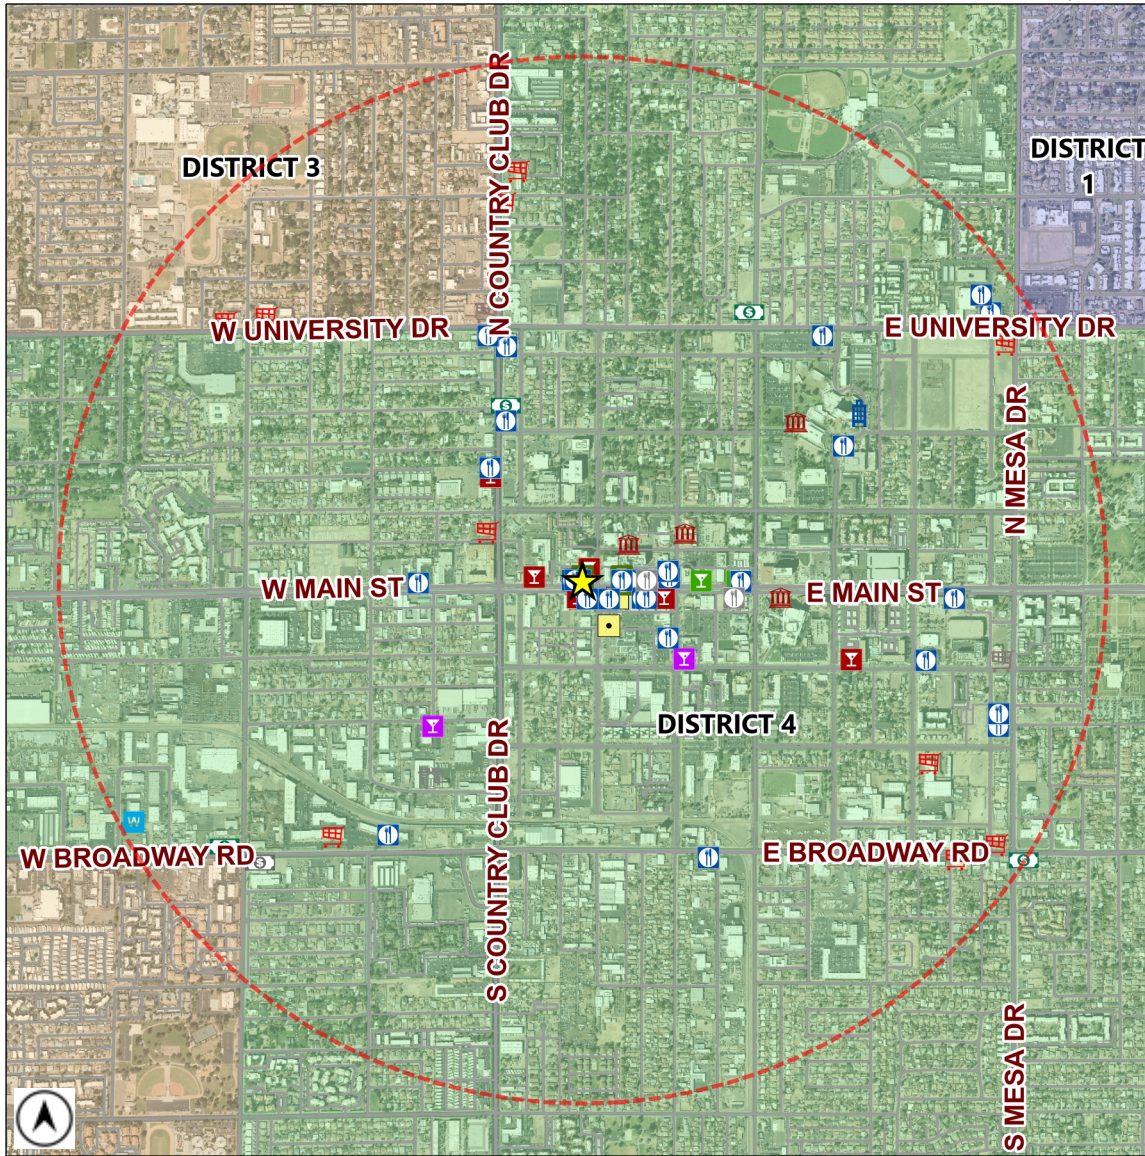

Liquor License Map

City of Mesa Tax & Licensing

Requesting Approval: ★ **ORO BREWING COMPANY**
210 W MAIN ST
 License Type: **BEER / WINE BAR (PEND)**
 License Number: **LICA26-24997**

Estimated Population (1 Mile): **18283**
 Source: MAG ACS 2013-2017 5 year data

	BAR	3		CLUB	2		HOTEL-MOTEL	1		MICRO-BREWERY	2
	BAR (PEND)	0		CLUB (PEND)	0		HOTEL-MOTEL (PEND)	0		MICRO-BREWERY (PEND)	0
	BEER / WINE BAR	10		CONVEYANCE	0		IN-STATE PRODUCER	2		RESTAURANT	28
	BEER / WINE BAR (PEND)	0		CONVEYANCE (PEND)	0		IN-STATE PRODUCER (PEND)	0		RESTAURANT (PEND)	2
	BEER / WINE STORE	12		DOMESTIC FARM WINERY	0		LIQUOR STORE	5		WHOLESALE	1
	BEER / WINE STORE (PEND)	2		DOMESTIC FARM WINERY (PEND)	1		LIQUOR STORE (PEND)	1		WHOLESALE (PEND)	0
	BEER / WINE STORE / SAMPLING	0		GOVERNMENT	4		LIQUOR STORE / SAMPLING	0		1 MILE BUFFER	
	BEER / WINE STORE / SAMPLING (PEND)	0		GOVERNMENT (PEND)	0		LIQUOR STORE / SAMPLING (PEND)	0			

Total Count: 76 liquor licenses