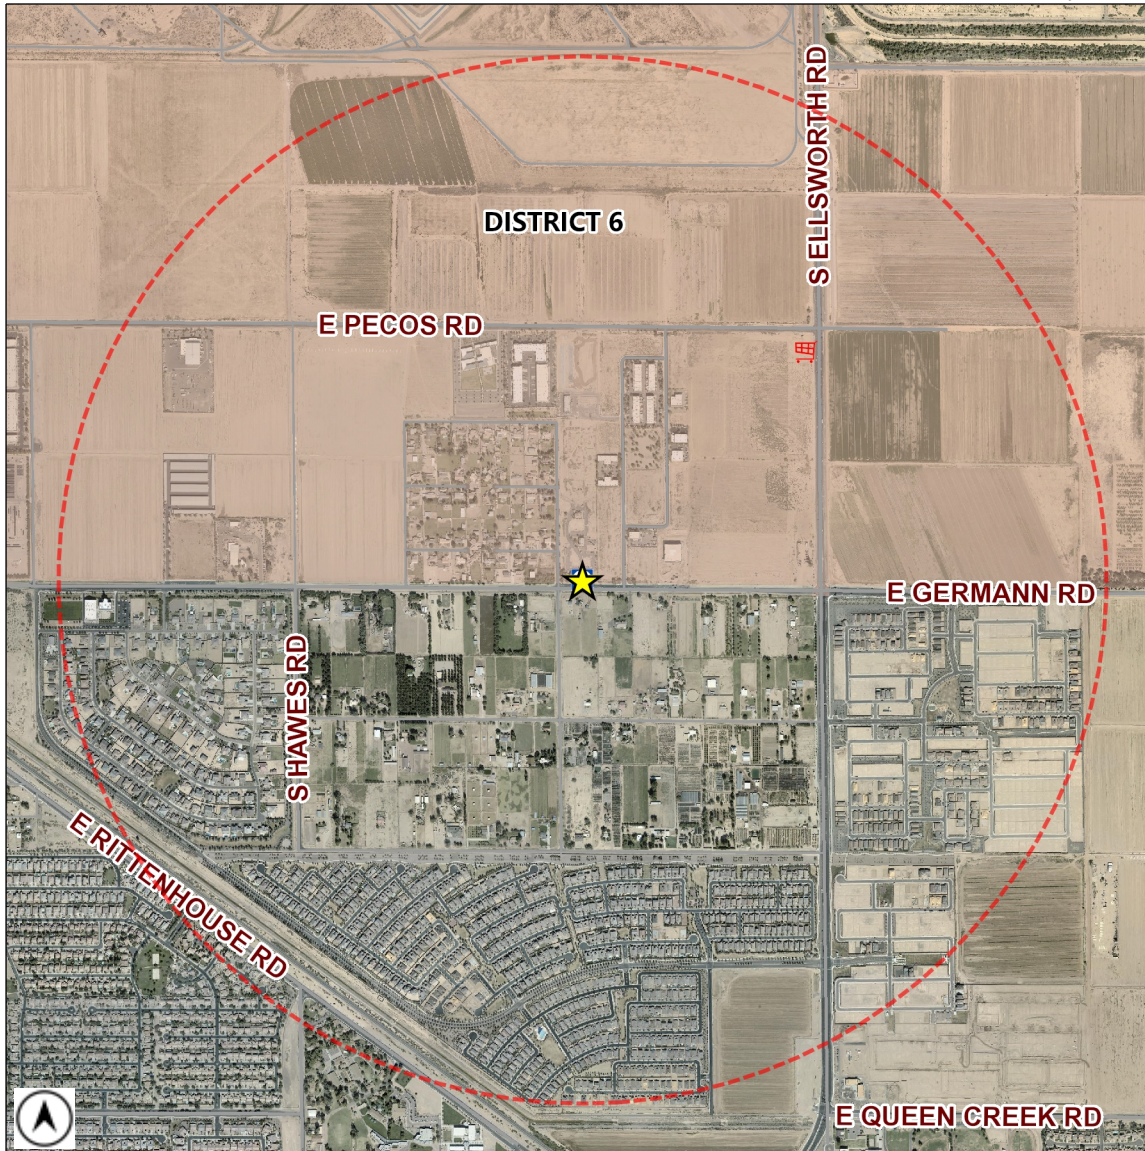

Liquor License Map

City of Mesa Tax & Licensing

Requesting Approval: ★ **BACI ITALIAN BISTRO**
8830 E GERMANN RD
 License Type: **RESTAURANT (PEND)**
 License Number: **LICA21-03454**

Estimated Population (1 Mile): **2330**
 Source: MAG ACS 2013-2017 5 year data