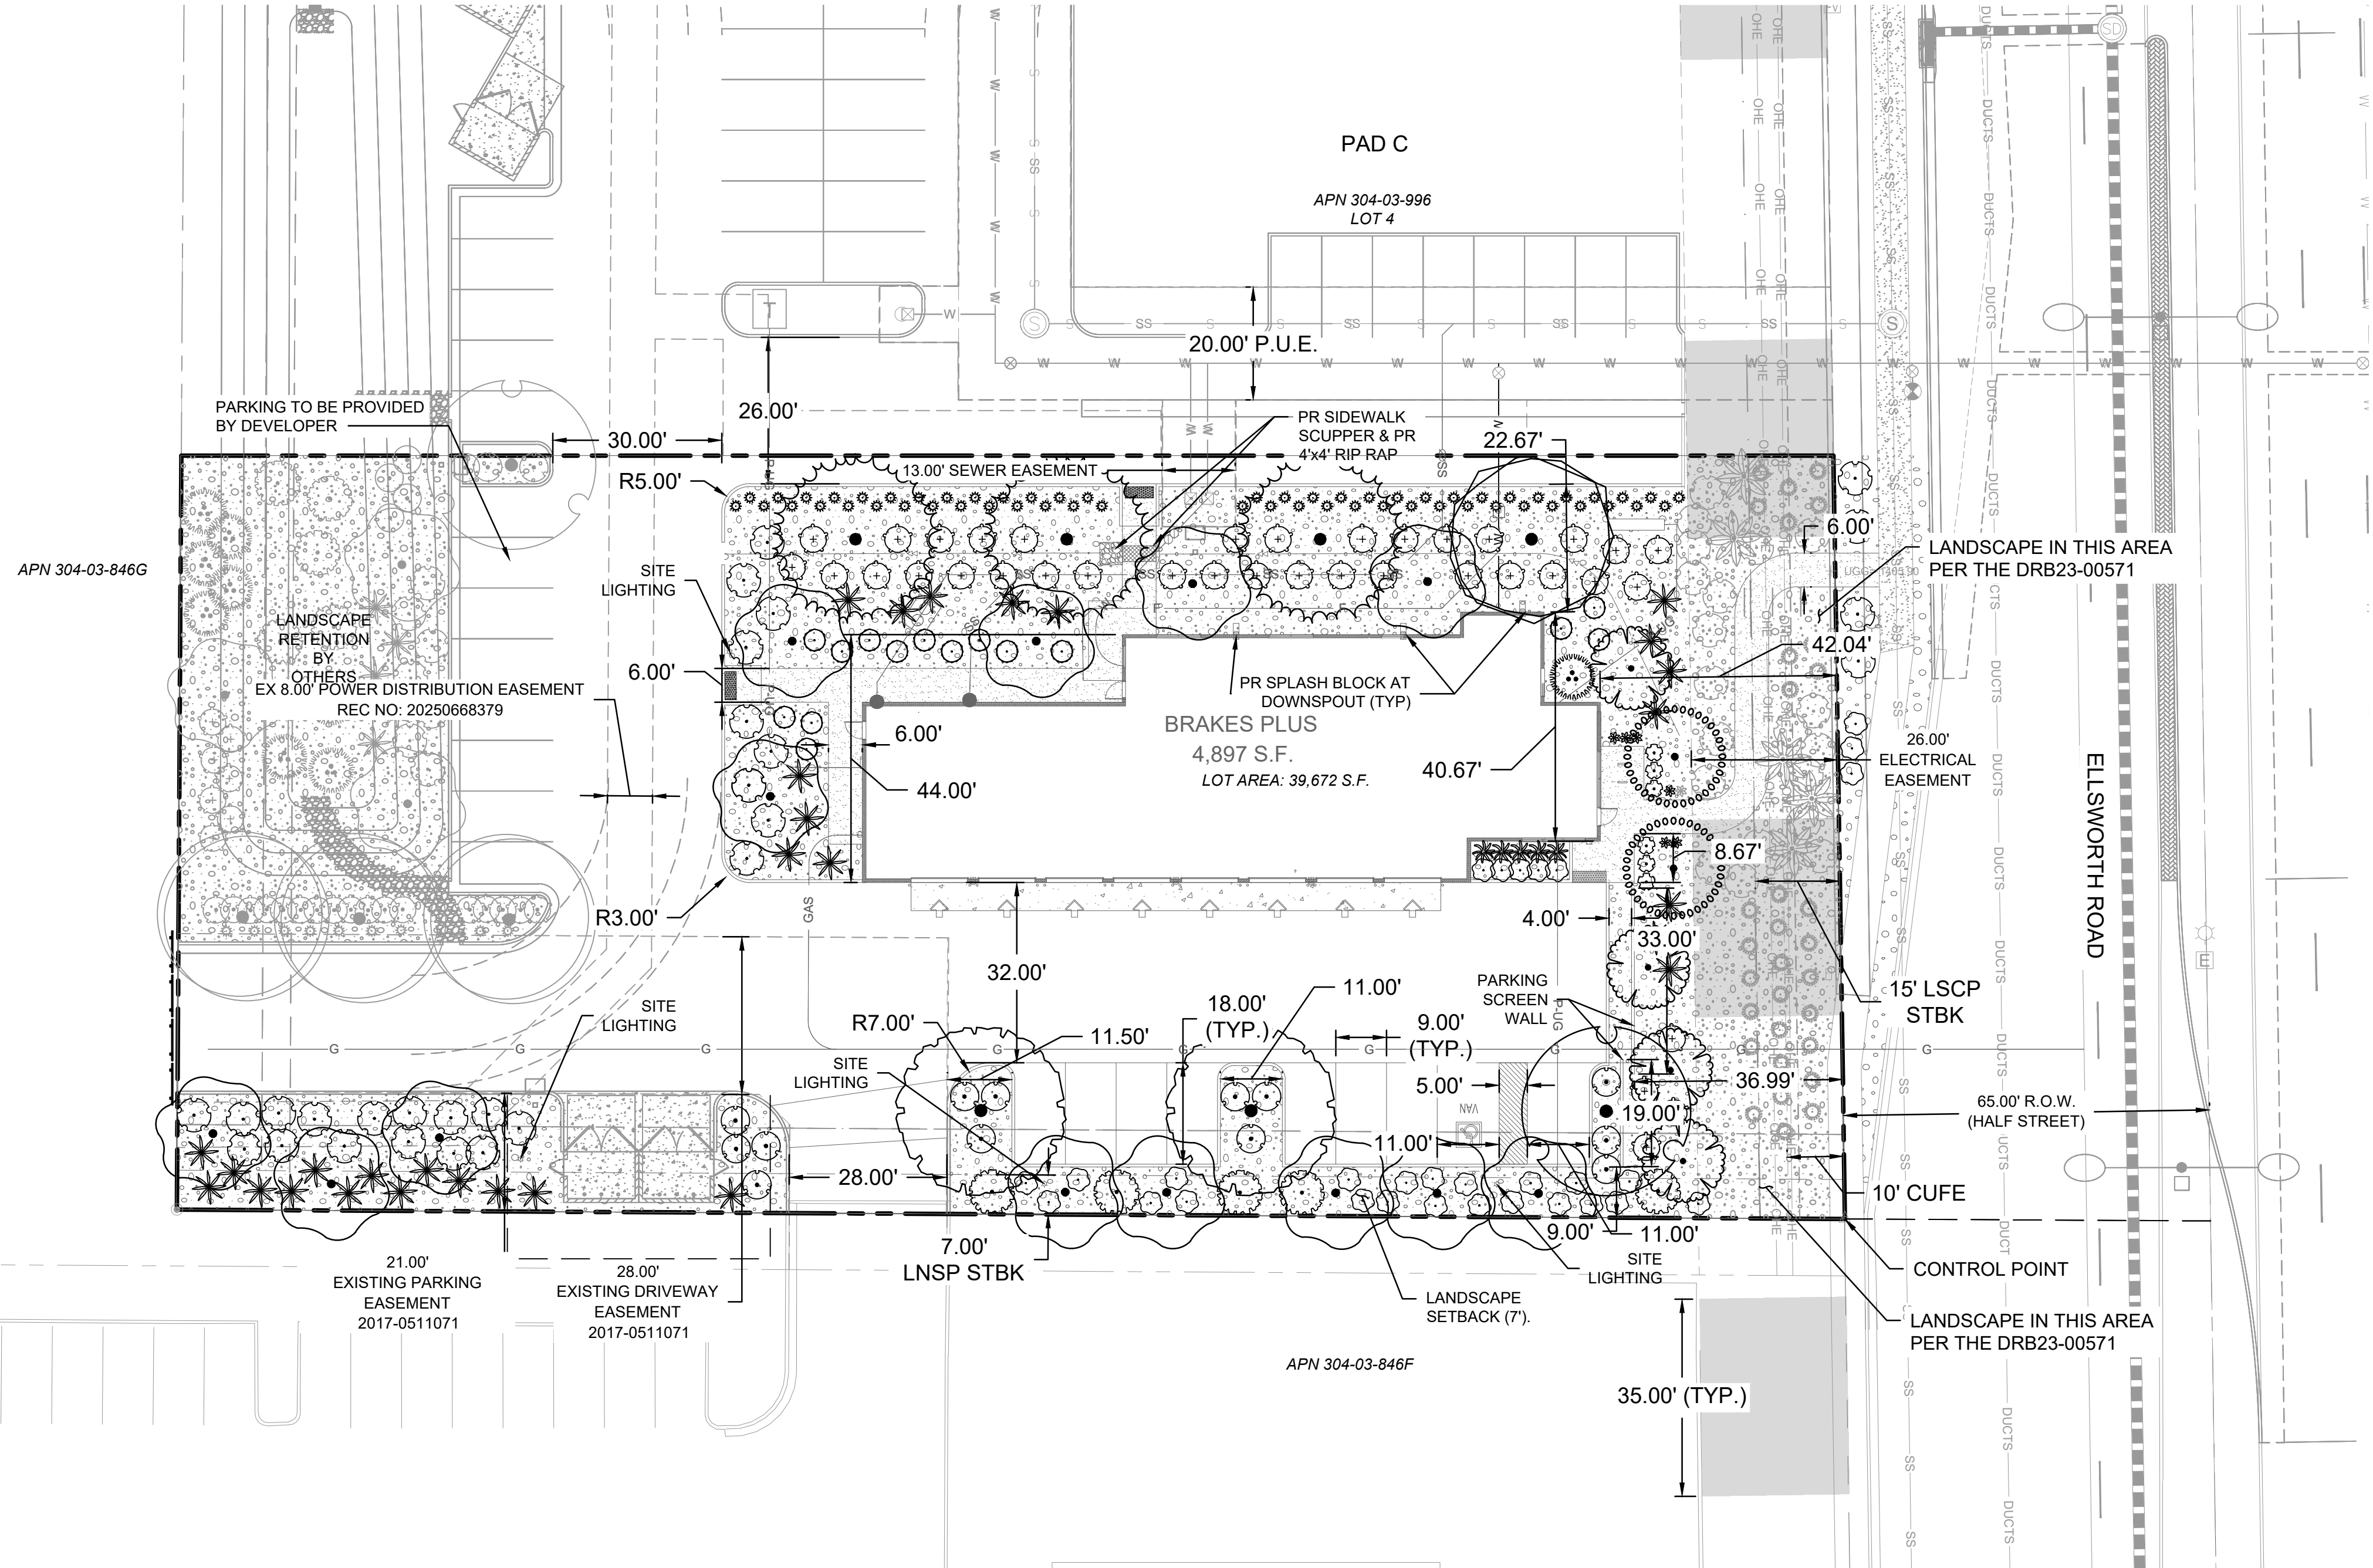

REV. NO.	DATE	DESCRIPTION	BY

REVISIONS

2026

LANDSCAPE PLAN
BRAKES PLUS - LOT 5 ELLSWORTH LAND LP
MESA, AZ

0' 10' 20'
SCALE IN FEET
contour interval: _____
drawn by: JIC
designed by: PA
city project no.: _____
project no.: 025-02327
date: 1/28/2026

SHEET

10 of 12

PLANT SCHEDULE PER ZON23-00174

SYMBOL	BOTANICAL / COMMON NAME
EVERGREEN TREES	
	ACACIA SALICINA WILLOW ACACIA
	QUERCUS VIRGINIANA SOUTHERN LIVE OAK
SHADE TREES	
	PISTACIA X 'RED PUSH' RED PUSH PISTACHE
EVERGREEN GROUNDCOVER	
	EREMOPHILA GLABRA 'MINGENEW GOLD' OUTBACK SUNRISE EMU BUSH
LARGE SHRUBS	
	CHAMAEROPS HUMILIS MEDITERRANEAN FAN PALM
	DODONAEA VISCOSA HOPSEED BUSH
	HESPERALOE FUNIFERA GIANT HESPERALOE
	TECOMA X 'ORANGE JUBILEE' ORANGE JUBILEE YELLOW BELLS
MEDIUM SHRUBS	
	EREMOPHILA HYGROPHANA 'BLUE BELLS' BLUE BELLS EMU BUSH LEUCOPHYLLUM LANGMANIAE 'LYNN'S LEGACY' LYNN'S LEGACY LANGMAN'S SAGE LEUCOPHYLLUM LANGMANIAE 'RIO BRAVO' RIO BRAVO LANGMAN'S SAGE RUELLIA PENINSULARIS DESERT RUELLIA
SMALL SHRUBS	
	HESPERALOE PARVIFLORA 'PERPA' BRAKELIGHTS@RED YUCCA
	MUHLENBERGIA RIGIDA 'NASHVILLE' NASHVILLE PURPLE MUHLY
INERTS	
	DECOMPOSED GRANITE
	1/2" SCREENED 'MAHOGANY BROWN'

PLANT SCHEDULE

SYMBOL	BOTANICAL / COMMON NAME	SYMBOL	BOTANICAL / COMMON NAME	SYMBOL	BOTANICAL / COMMON NAME
EVERGREEN TREES					
	ACACIA SALICINA WILLOW ACACIA		EREMOPHILA GLABRA 'MINGENEW GOLD' OUTBACK SUNRISE EMU BUSH		ALOE X 'BLUE ELF' BLUE ELF ALOE
	ULMUS PARVIFOLIA LACEBARK ELM		LANTANA MONTEVIDENSIS PURPLE TRAILING LANTANA		HESPERALOE PARVIFLORA 'PERPA' BRAKELIGHTS@RED YUCCA
ORNAMENTAL TREES					
	CAESALPINIA MEXICANA MEXICAN BIRD OF PARADISE	LARGE SHRUBS			MYRTUS COMMUNIS 'COMPACTA' DWARF COMMON MYRTLE
	SOPHORA SECUNDFLORA TEXAS MOUNTAIN LAUREL		DODONAEA VISCOSA HOPSEED BUSH	INERTS	
SHADE TREES					
	PISTACIA X 'RED PUSH' RED PUSH PISTACHE		HESPERALOE FUNIFERA GIANT HESPERALOE		DECOMPOSED GRANITE
	QUERCUS VIRGINIANA SOUTHERN LIVE OAK		TECOMA X 'ORANGE JUBILEE' ORANGE JUBILEE YELLOW BELLS		1/2" SCREENED 'MAHOGANY BROWN'
	ULMUS PARVIFOLIA LACEBARK ELM	MEDIUM SHRUBS			ROW DECOMPOSED GRANITE
	ULMUS PARVIFOLIA LACEBARK ELM		LEUCOPHYLLUM LANGMANIAE 'LYNN'S LEGACY' LYNN'S LEGACY LANGMAN'S SAGE		1/2" SCREENED 'MAHOGANY BROWN'
	ULMUS PARVIFOLIA LACEBARK ELM		OLEA EUROPAEA 'MONTRA' LITTLE OLLIE@OLIVE		2" DEPTH IN ALL PLANTING AREAS
	ULMUS PARVIFOLIA LACEBARK ELM		PEDILANTHUS MACROCARPUS LADY'S SLIPPER		2" DEPTH IN ALL PLANTING AREAS
	ULMUS PARVIFOLIA LACEBARK ELM		RUELLIA PENINSULARIS DESERT RUELLIA		

F:\2025\02001-02500\025-02327\40-Design\AutoCAD\Preliminary Plans\Sheets\LARL_LSC01_02502327.dwg
DATE: Mar 16, 2026 7:33pm USER: ddiaz