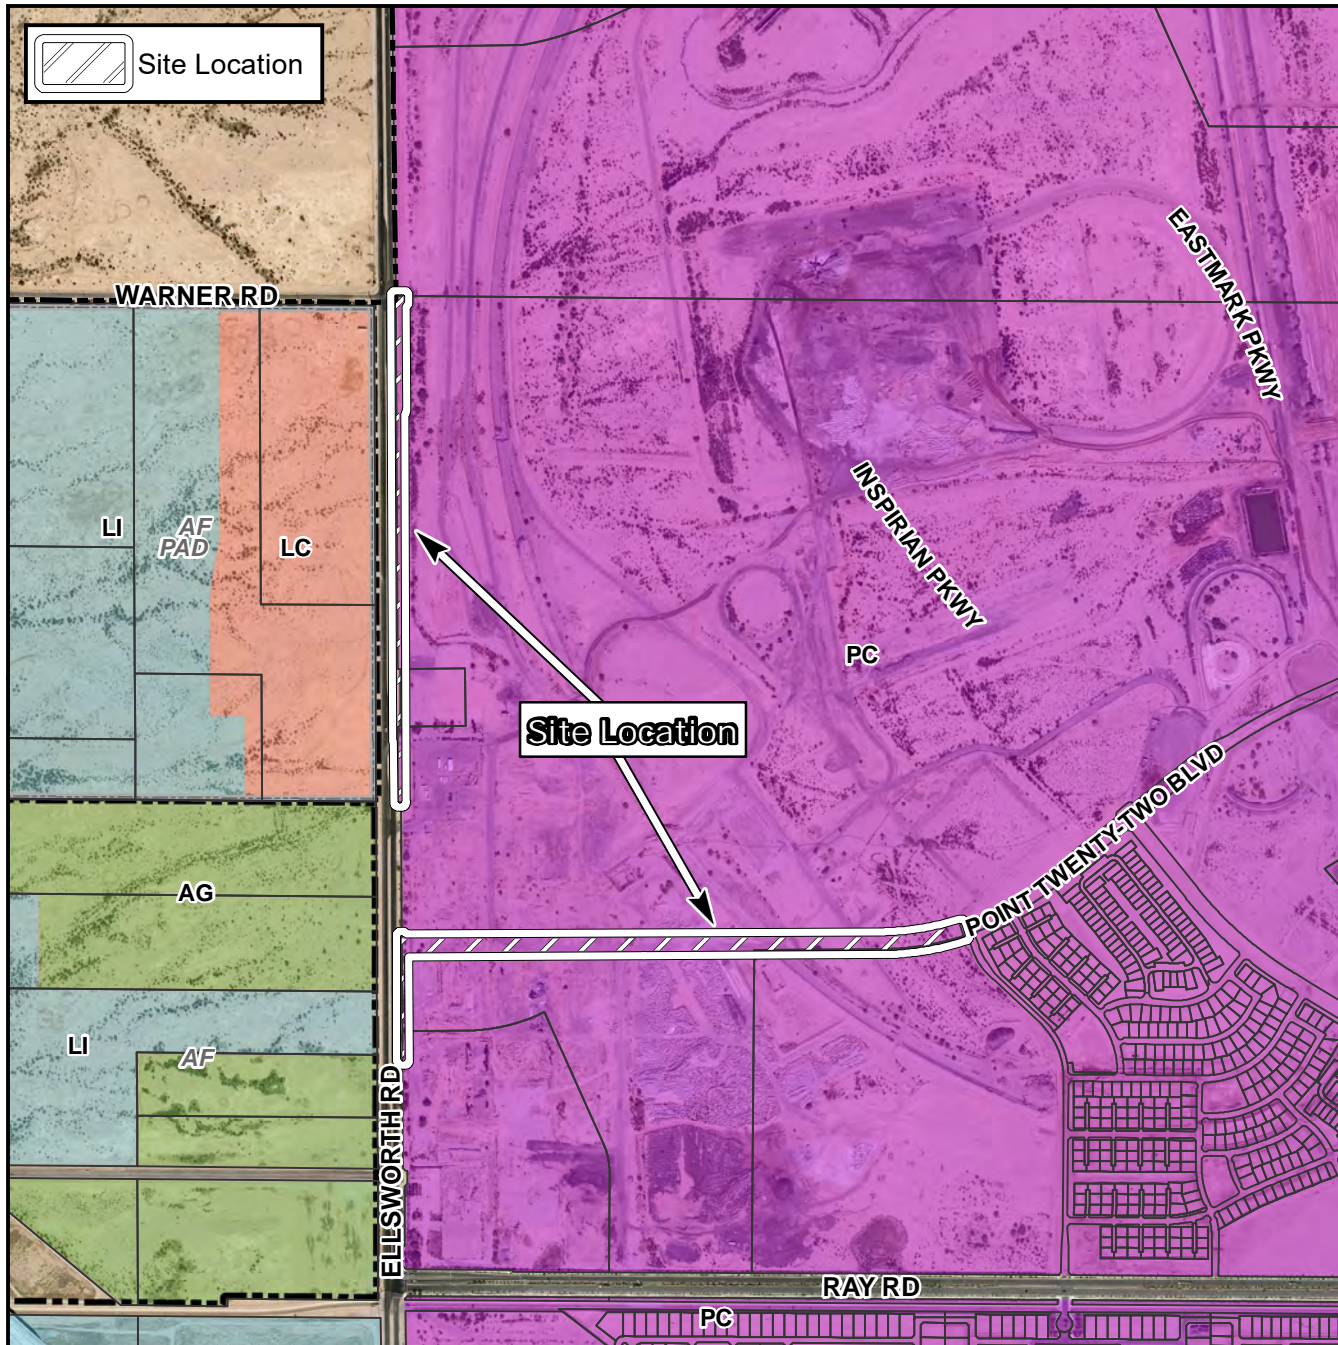

# Map of Dedication Vicinity Map

## Case Details

### Project:

Map of Dedication for East Point Twenty-Two Boulevard & South Ellsworth Road

### Language:

"Map of Dedication for East Point Twenty-Two Boulevard & South Ellsworth Road". (District 6) The 3600 - 4400 blocks of South Ellsworth Road. The 4900 -5000 blocks of South Ellsworth Road. The 9200 - 9600 blocks of East Point Twenty-Two Boulevard. (5.46± acres) DMB Mesa Proving Grounds, LLC, Developer; Gabriel S. Rios, Wood/Patel, Surveyor.