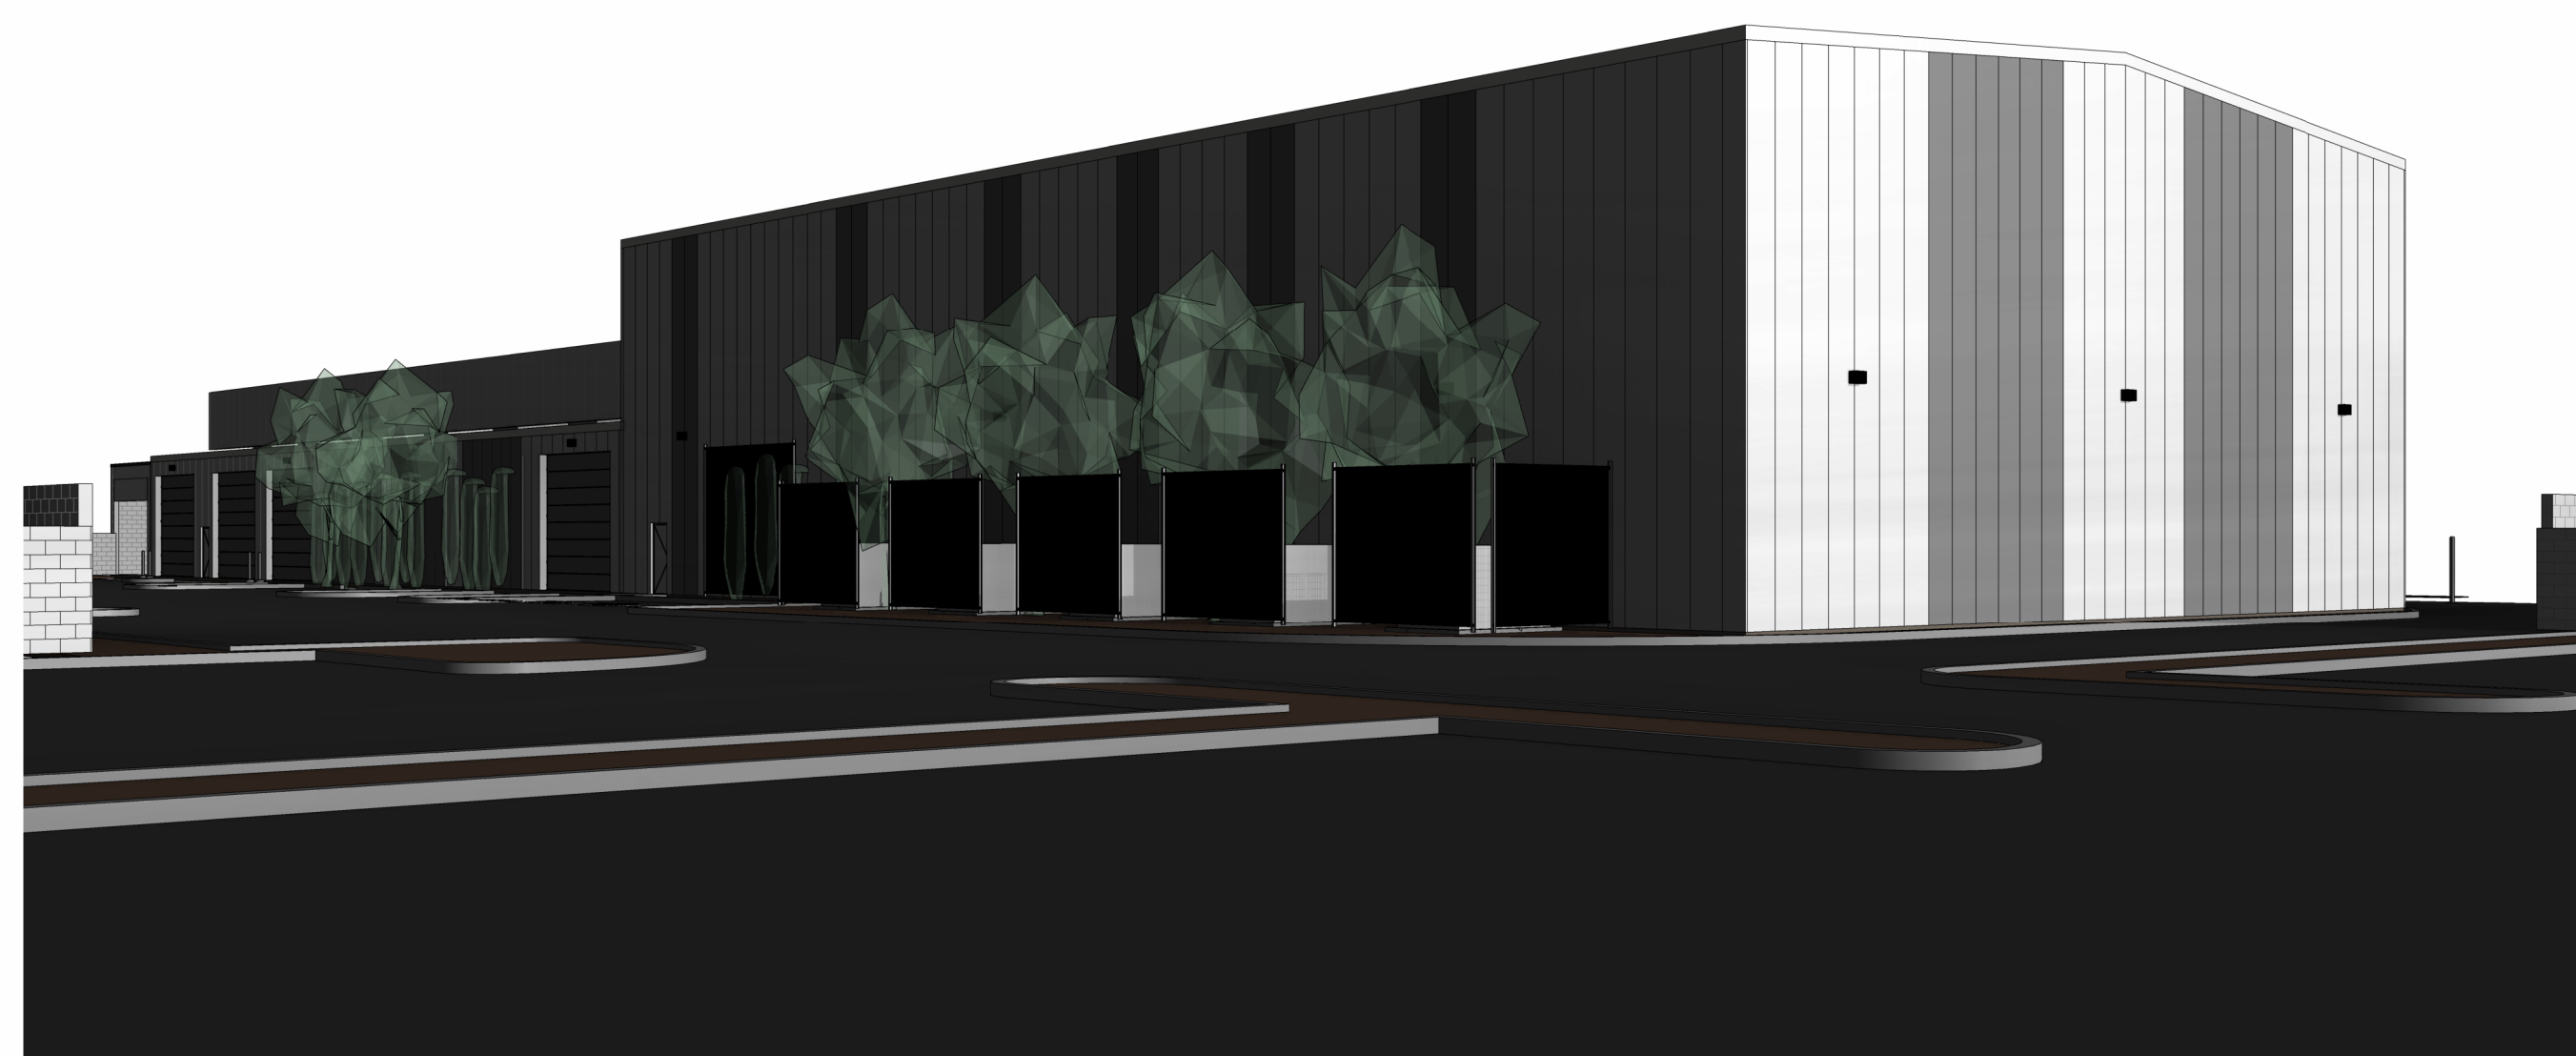

2 NORTHWEST PERSPECTIVE