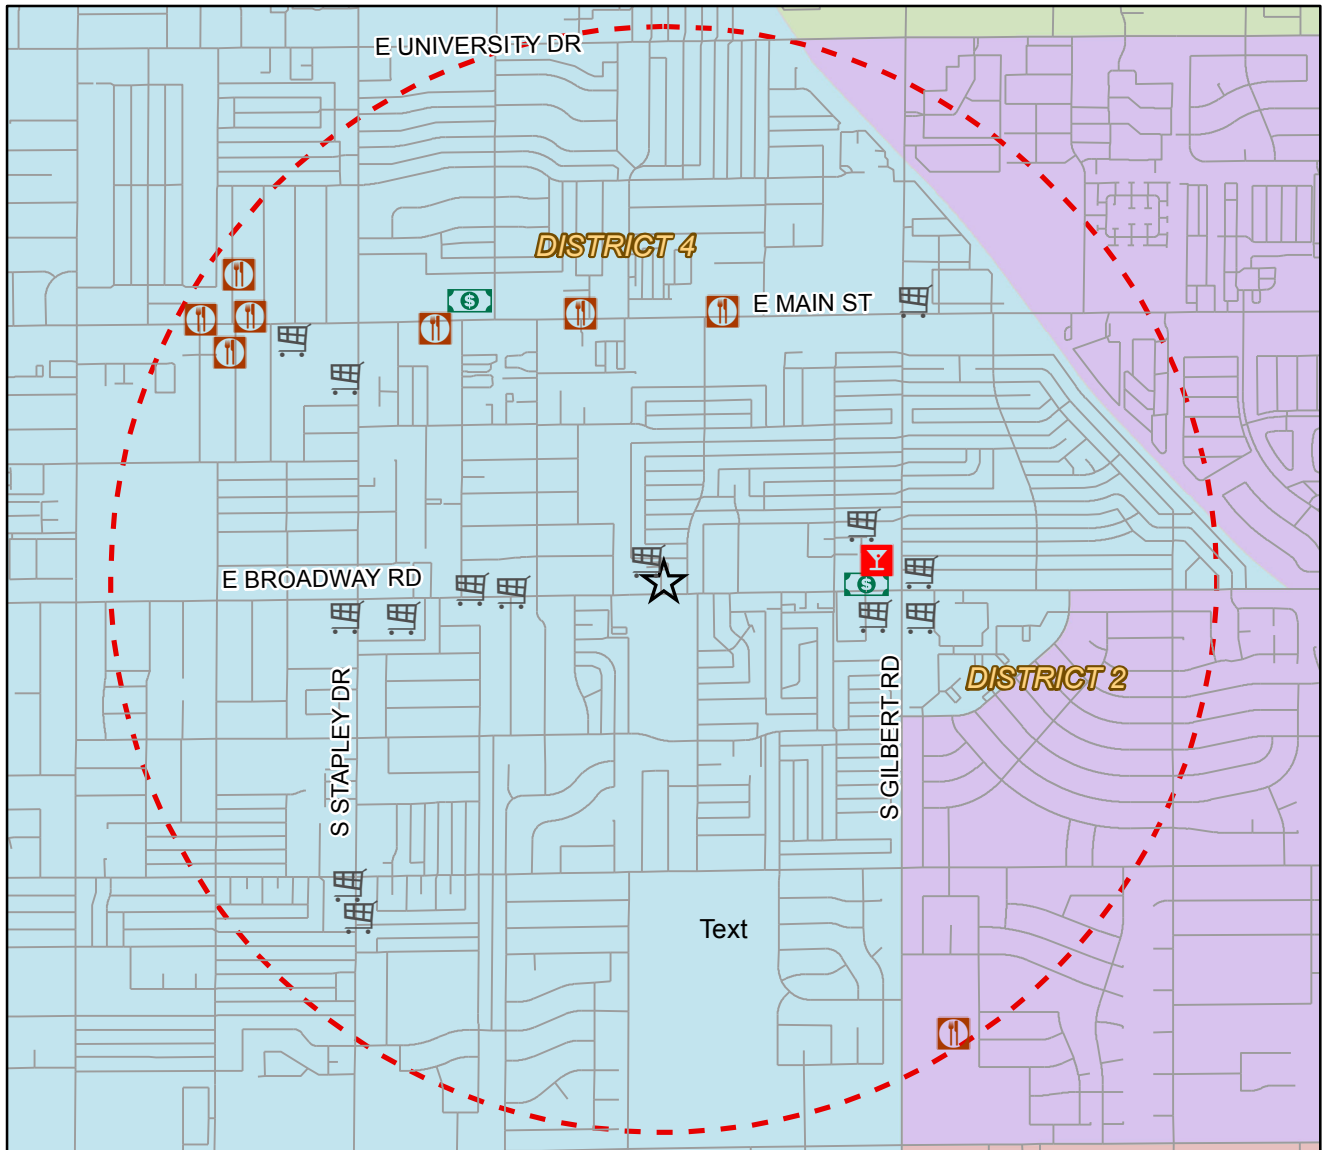

Liquor License Map

Legend

-  APPLICANT
-  BAR
-  BEER / WINE STORE
-  LIQUOR STORE
-  RESTAURANT

Requesting Approval:
QUICK & EASY FOOD MART
1650 E BROADWAY RD STE 1

BEER/WINE STORE
Lic# 116071