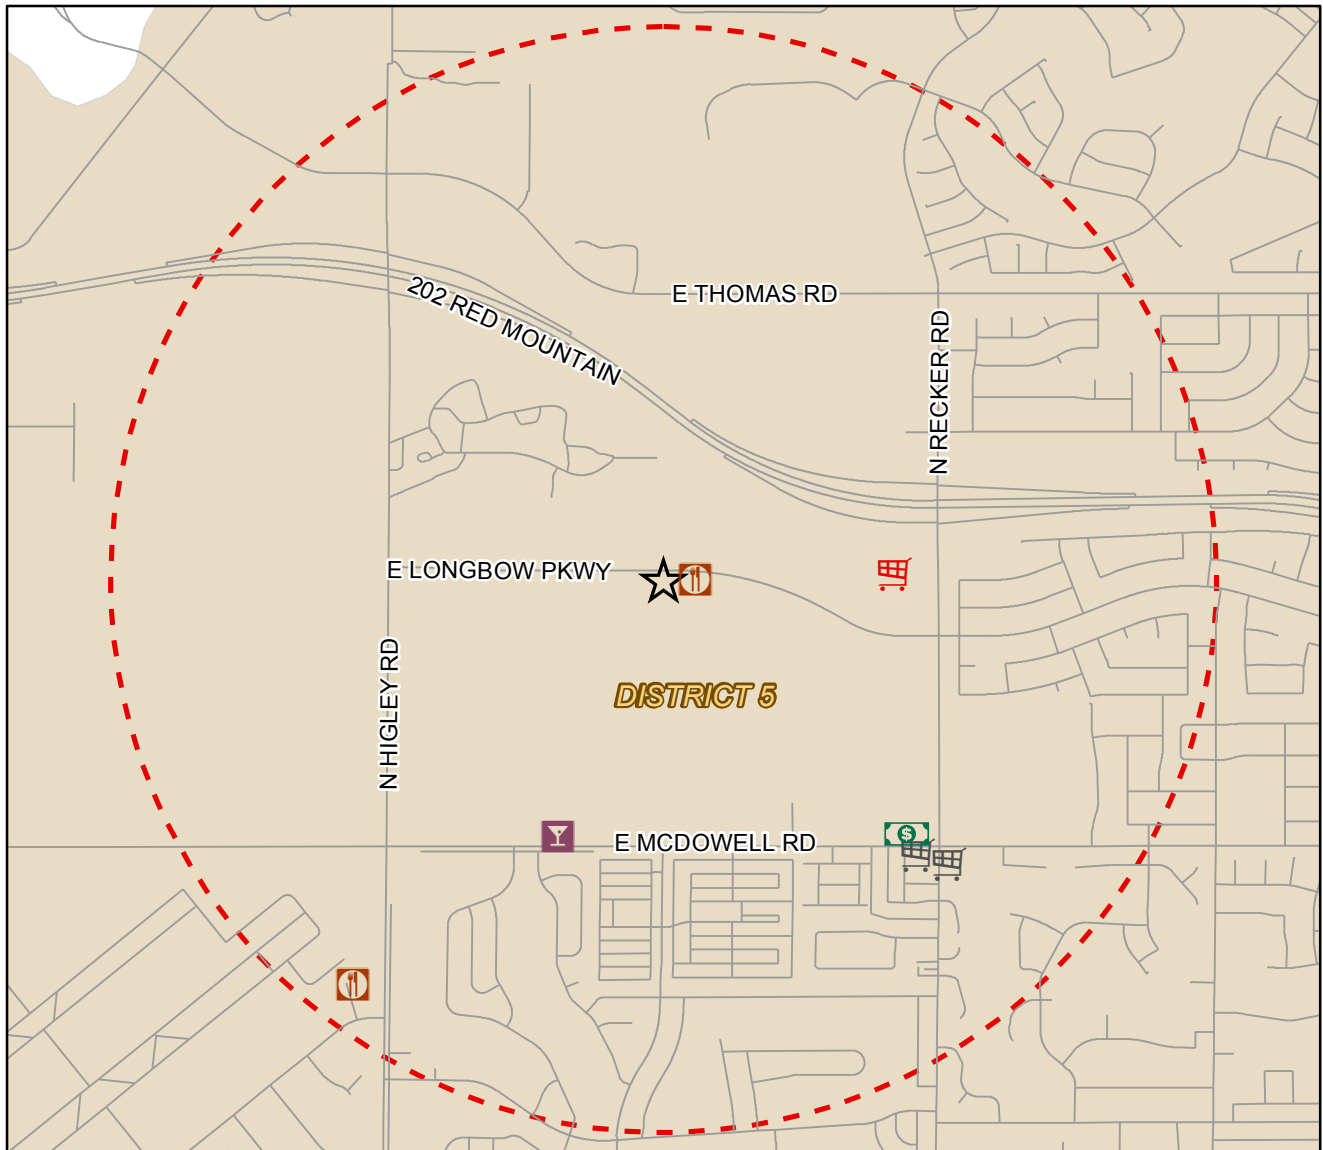

Liquor License Map

Legend

-  APPLICANT
-  BEER / WINE BAR
-  BEER / WINE STORE
-  BEER / WINE STORE / SAMPLING
-  LIQUOR STORE
-  RESTAURANT

Requesting Approval:
 LONGBOW GOLF CLUB
 5601 E LONGBOW PARKWAY

RESTAURANT
 LICA19-01785

Date Saved: 4/17/2019 11:47:57 AM