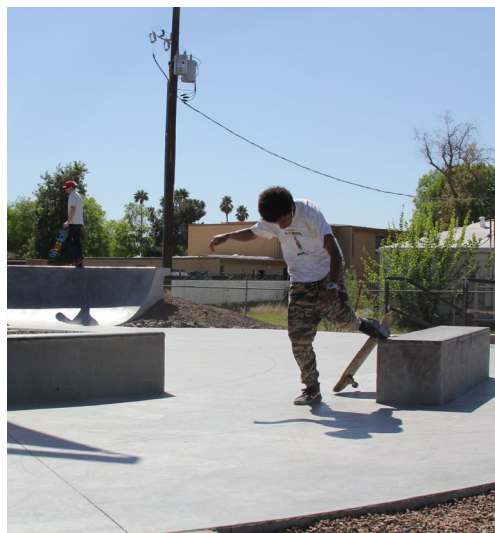

# WHAT'S OPEN

- Parks have remained open for passive recreation in open areas that allow for social distancing
- Dog Parks at Quail Run, Eastmark Great Park and Countryside
- Skate Parks/Plaza at Reed Park and Fountain Plaza
- Restrooms at Greenfield Park, Red Mountain Park, Pioneer Park, and Riverview Park
- Urban Fishing Lakes at Riverview Park, Red Mountain Park, Greenfield Park